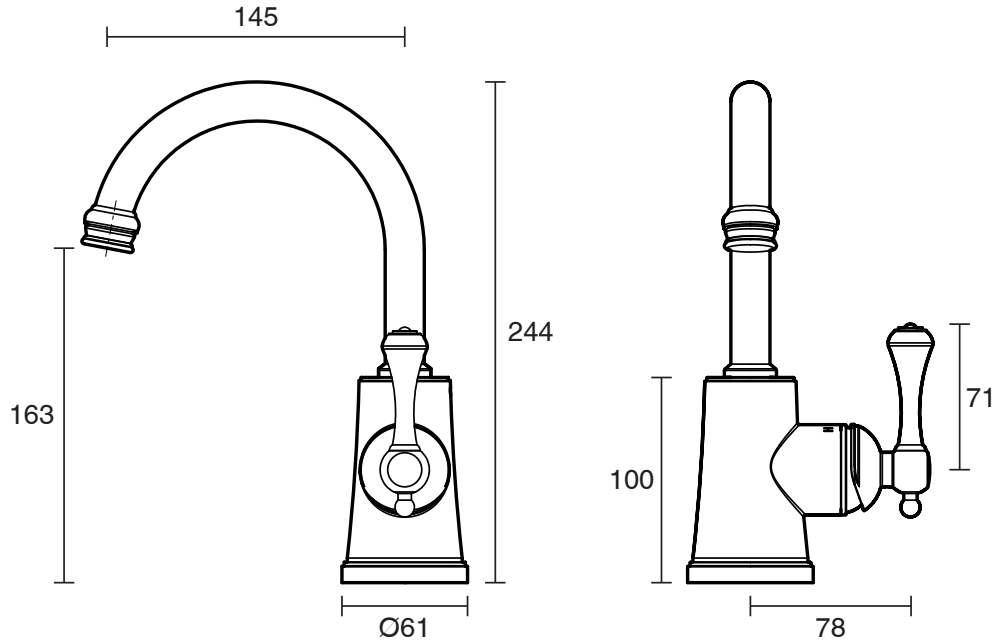

KADO

Kado Era Basin Mixer Matte Black (5 Star)

2263701

SPECIFICATIONS

Recommended Use	Residential;Commercial
Colour	Matte Black
Finish	Matte
Material	DR Brass
Recommended Pressure Range	150 - 500 kPa
Maximum Continuous Working Temperature	80 deg C
Suitable for Storage Tank Hot Water	Yes
Suitable for Continuous Flow Hot Water	Yes
Suitable for Gravity Feed Hot Water	No

WARRANTY

Residential & Commercial Use (Years)	25
Spare Parts & Labour (Years)	1

Please refer to Kado Warranty Page for full Terms and Conditions

Dimensions are nominal measurements only.

CLEANING RECOMMENDATIONS:

We recommend the use of soapy water or approved cleaners. This product should not be cleaned with abrasive materials. Damage caused by any improper treatment is not covered by the product warranty. Refer to Warranty Conditions

Disclaimer: Products in this specification manual must by regulation be installed by licensed and registered trade people. The manufacturer/distributor reserves the right to vary specifications or delete models from their range without prior notification. Dimensions are nominal measurements only. Dimensions and set-outs listed are correct at time of publication however the manufacturer/distributor takes no responsibility for printing errors.

Published 01/04/2026

To see the complete Kado range go to www.reece.com.au