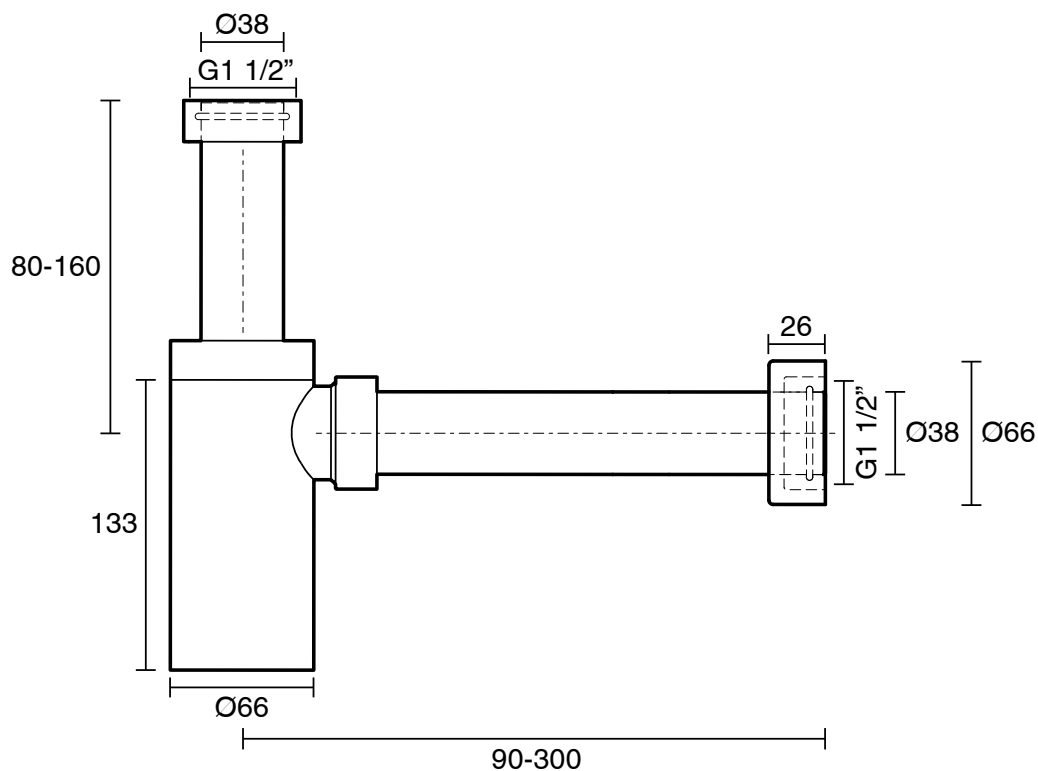

mizu

Mizu Drift Bottle Trap 40mm Brushed Gunmetal

247004

SPECIFICATIONS	
Recommended Use	Residential;Commercial
Colour Finish	Brushed Gunmetal
Primary Material	DR Brass
WARRANTY	
Parts Replacement Only - excludes labour costs (Years)	1
<i>Please refer to Mizu Warranty page for full Terms and Conditions</i>	

Disclaimer: Products in this specification manual must by regulation be installed by licensed and registered trade people. The manufacturer/distributor reserves the right to vary specifications or delete models from their range without prior notification. Dimensions are nominal measurements only. Dimensions and set-outs listed are correct at time of publication however the manufacturer/distributor takes no responsibility for printing errors.