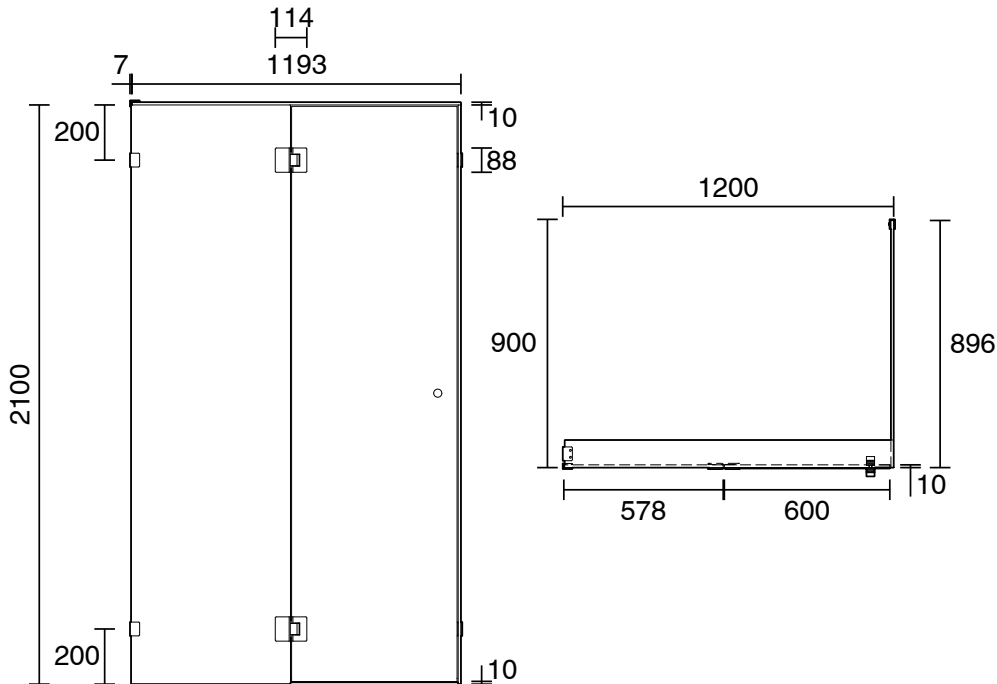

KADO

Kado Lux Frameless Enclosure with Wall Clips 1200 x 900mm Matte Black

1710031

SPECIFICATIONS

Recommended Use	Residential;Commercial
Colour Finish	Matte Black;Clear
Primary Material	Glass
Frame Configuration	Frameless
Screen Shape	Rectangular
Screen Appearance	Clear
Screen Fixing	Clips
Mounting	Wall

WARRANTY

Residential & Commercial Use (Years)	7
Spare Parts & Labour (Years)	1

Please refer to Kado Warranty Page for full Terms and Conditions

Dimensions are nominal measurements only.

CLEANING RECOMMENDATIONS:

We recommend the use of soapy water or approved cleaners. This product should not be cleaned with abrasive materials. Damage caused by any improper treatment is not covered by the product warranty. Refer to Warranty Conditions

Disclaimer: Products in this specification manual must by regulation be installed by licensed and registered trade people. The manufacturer/distributor reserves the right to vary specifications or delete models from their range without prior notification. Dimensions are nominal measurements only. Dimensions and set-outs listed are correct at time of publication however the manufacturer/distributor takes no responsibility for printing errors.

Published 01/04/2026

To see the complete Kado range go to www.reece.com.au