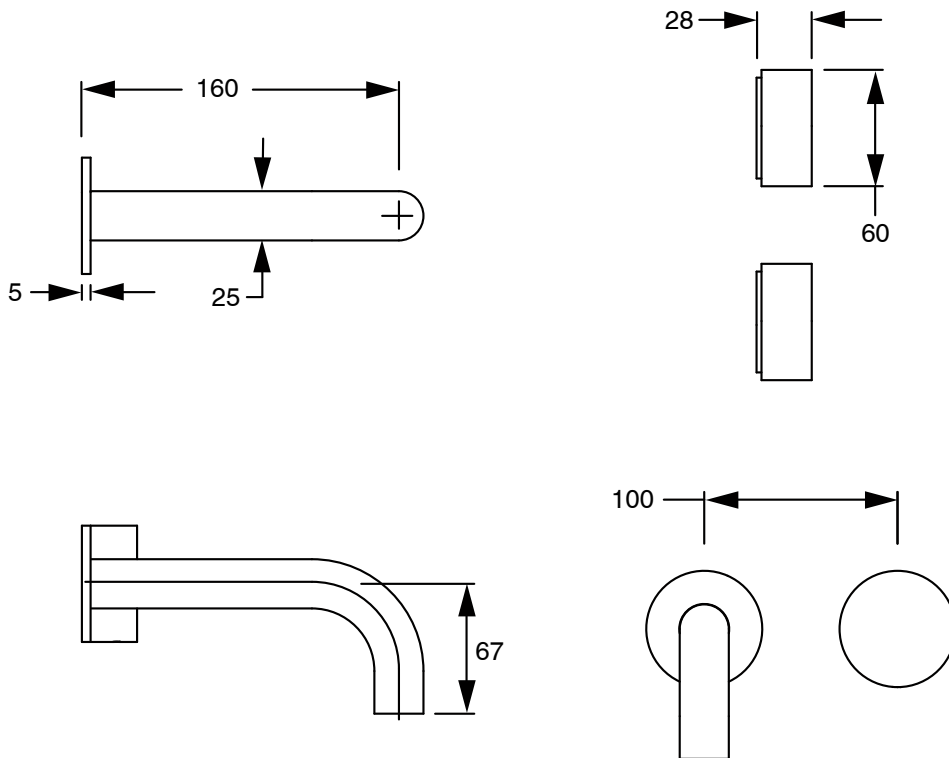

SUSSEX

Sussex Pure Progressive Wall Bath Mixer System 160mm with Cirque Textured Handles
PVD Matte Black Lead Free
49988

SPECIFICATIONS

Recommended Use	Residential;Commercial
Colour Finish	Matte Black
Primary Material	Lead Free Brass
Recommended Pressure Range	150 - 500 kPa as per AS3500
Max Continuous Working Temperature (deg C)	65
Min Continuous Working Temperature (deg C)	1

WARRANTY

Residential Use (Years)	40
Commercial Use (Years)	10

Please refer to Sussex Warranty page for full Terms and Conditions

Dimensions are nominal measurements only.

CLEANING RECOMMENDATIONS:

We recommend the use of soapy water or approved cleaners. This product should not be cleaned with abrasive materials. Damage caused by any improper treatment is not covered by the product warranty. Refer to Warranty Conditions

Disclaimer: Products in this specification manual must by regulation be installed by licensed and registered trade people. The manufacturer/distributor reserves the right to vary specifications or delete models from their range without prior notification. Dimensions are nominal measurements only. Dimensions and set-outs listed are correct at time of publication however the manufacturer/distributor takes no responsibility for printing errors.

Published 14/05/2026

To see the complete Sussex range go to www.reece.com.au