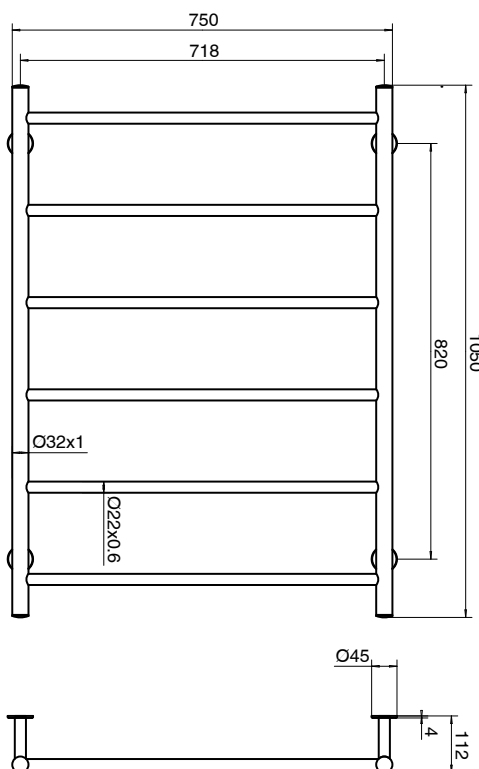

mizu

Mizu Drift MK2 750 x 1050mm Heated Towel Rail Low Voltage 24V Brushed Gold PVD

9511211

SPECIFICATIONS

Recommended Use	Residential;Commercial
Colour Finish	Brushed Gold
Primary Material	Stainless Steel 304
Mounting	Wall
Electrical Connection Type	Hardwired
Heating Method	Dry Element
Power Supply (V)	24V AC
IP Rating	IP45

WARRANTY

Residential & Commercial Use (Years)	10
Spare Parts & Labour (Years)	1

Please refer to Mizu Warranty page for full Terms and Conditions

Dimensions are nominal measurements only.

CLEANING RECOMMENDATIONS:

We recommend the use of soapy water or approved cleaners. This product should not be cleaned with abrasive materials. Damage caused by any improper treatment is not covered by the product warranty. Refer to Warranty Conditions

Disclaimer: Products in this specification manual must by regulation be installed by licensed and registered trade people. The manufacturer/distributor reserves the right to vary specifications or delete models from their range without prior notification. Dimensions are nominal measurements only. Dimensions and set-outs listed are correct at time of publication however the manufacturer/distributor takes no responsibility for printing errors.

Published 01/04/2026

To see the complete Mizu range go to www.reece.com.au