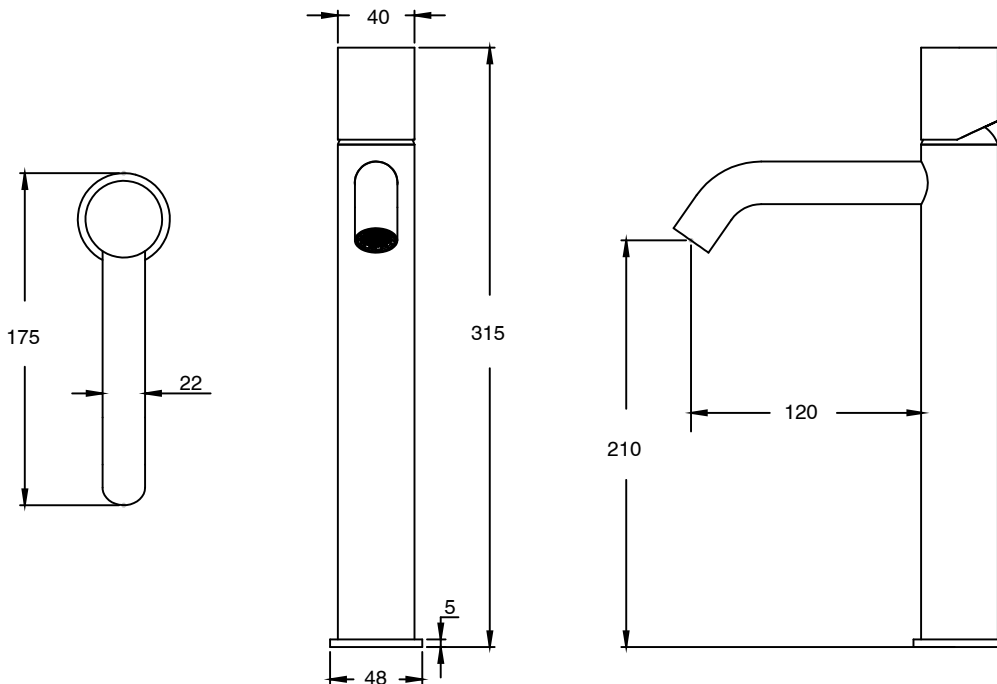

SUSSEX

Sussex Pure Extended Basin Mixer Curved with Diamond Textured Handles PVD Brushed Gold (5 Star) Lead Free 49813

SPECIFICATIONS	
Recommended Use	Residential;Commercial
Colour Finish	Brushed Gold
Primary Material	Lead Free Brass
Recommended Pressure Range	150 - 500 kPa as per AS3500
Max Continuous Working Temperature (deg C)	65
Min Continuous Working Temperature (deg C)	1
WARRANTY	
Residential Use (Years)	40
Commercial Use (Years)	10
<i>Please refer to Sussex Warranty page for full Terms and Conditions</i>	

Disclaimer: Products in this specification manual must by regulation be installed by licensed and registered trade people. The manufacturer/distributor reserves the right to vary specifications or delete models from their range without prior notification. Dimensions are nominal measurements only. Dimensions and set-outs listed are correct at time of publication however the manufacturer/distributor takes no responsibility for printing errors.