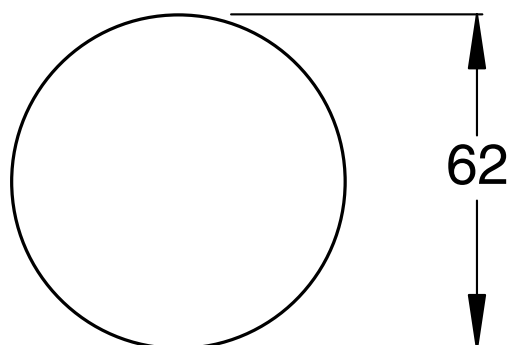

SUSSEX

Sussex Pure Progressive Top Mount Hob Mixer with Linear Textured Handles
PVD Brushed Nickel Lead Free
50660

SPECIFICATIONS

Recommended Use	Residential;Commercial
Colour Finish	Brushed Nickel
Primary Material	Lead Free Brass
Recommended Pressure Range	150 - 500 kPa as per AS3500
Max Continuous Working Temperature (deg C)	65
Min Continuous Working Temperature (deg C)	1

WARRANTY

Residential Use (Years)	40
Commercial Use (Years)	10

Please refer to Sussex Warranty page for full Terms and Conditions

Dimensions are nominal measurements only.

CLEANING RECOMMENDATIONS:

We recommend the use of soapy water or approved cleaners. This product should not be cleaned with abrasive materials. Damage caused by any improper treatment is not covered by the product warranty. Refer to Warranty Conditions

Disclaimer: Products in this specification manual must by regulation be installed by licensed and registered trade people. The manufacturer/distributor reserves the right to vary specifications or delete models from their range without prior notification. Dimensions are nominal measurements only. Dimensions and set-outs listed are correct at time of publication however the manufacturer/distributor takes no responsibility for printing errors.

Published 07/05/2026

To see the complete Sussex range go to www.reece.com.au