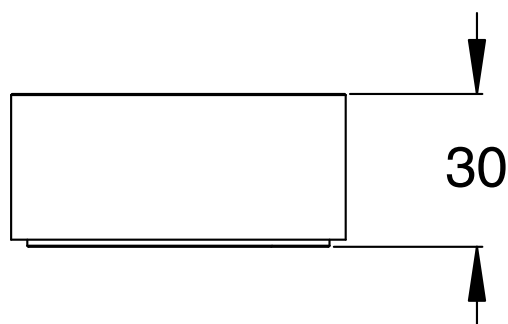

SUSSEX

Sussex Pure Progressive Top Mount Hob Mixer with Linear Textured Handles
PVD Brushed Nickel Lead Free
50660

SPECIFICATIONS

Recommended Use	Residential;Commercial
Colour Finish	Brushed Nickel
Primary Material	Lead Free Brass
Recommended Pressure Range	150 - 500 kPa as per AS3500
Max Continuous Working Temperature (deg C)	65
Min Continuous Working Temperature (deg C)	1

WARRANTY

Residential Use (Years)	40
Commercial Use (Years)	10

Please refer to Sussex Warranty page for full Terms and Conditions

Dimensions are nominal measurements only.

CLEANING RECOMMENDATIONS:

We recommend the use of soapy water or approved cleaners. This product should not be cleaned with abrasive materials. Damage caused by any improper treatment is not covered by the product warranty. Refer to Warranty Conditions

Disclaimer: Products in this specification manual must by regulation be installed by licensed and registered trade people. The manufacturer/distributor reserves the right to vary specifications or delete models from their range without prior notification. Dimensions are nominal measurements only. Dimensions and set-outs listed are correct at time of publication however the manufacturer/distributor takes no responsibility for printing errors.

Published 07/05/2026

To see the complete Sussex range go to www.reece.com.au