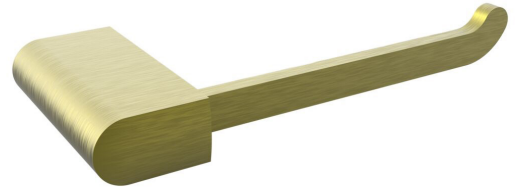

mizu

Mizu Soothe Toilet Roll Holder Brushed Brass

2266084

SPECIFICATIONS

Recommended Use	Residential;Commercial
Colour Finish	Brushed Brass
Primary Material	Brass

WARRANTY

Residential & Commercial Use (Years)	25
Spare Parts & Labour (Years)	1

Please refer to Mizu Warranty page for full Terms and Conditions

Dimensions are nominal measurements only.

CLEANING RECOMMENDATIONS:

We recommend the use of soapy water or approved cleaners. This product should not be cleaned with abrasive materials. Damage caused by any improper treatment is not covered by the product warranty. Refer to Warranty Conditions

Disclaimer: Products in this specification manual must by regulation be installed by licensed and registered trade people. The manufacturer/distributor reserves the right to vary specifications or delete models from their range without prior notification. Dimensions are nominal measurements only. Dimensions and set-outs listed are correct at time of publication however the manufacturer/distributor takes no responsibility for printing errors.

Published 01/04/2026

To see the complete Mizu range go to www.reece.com.au