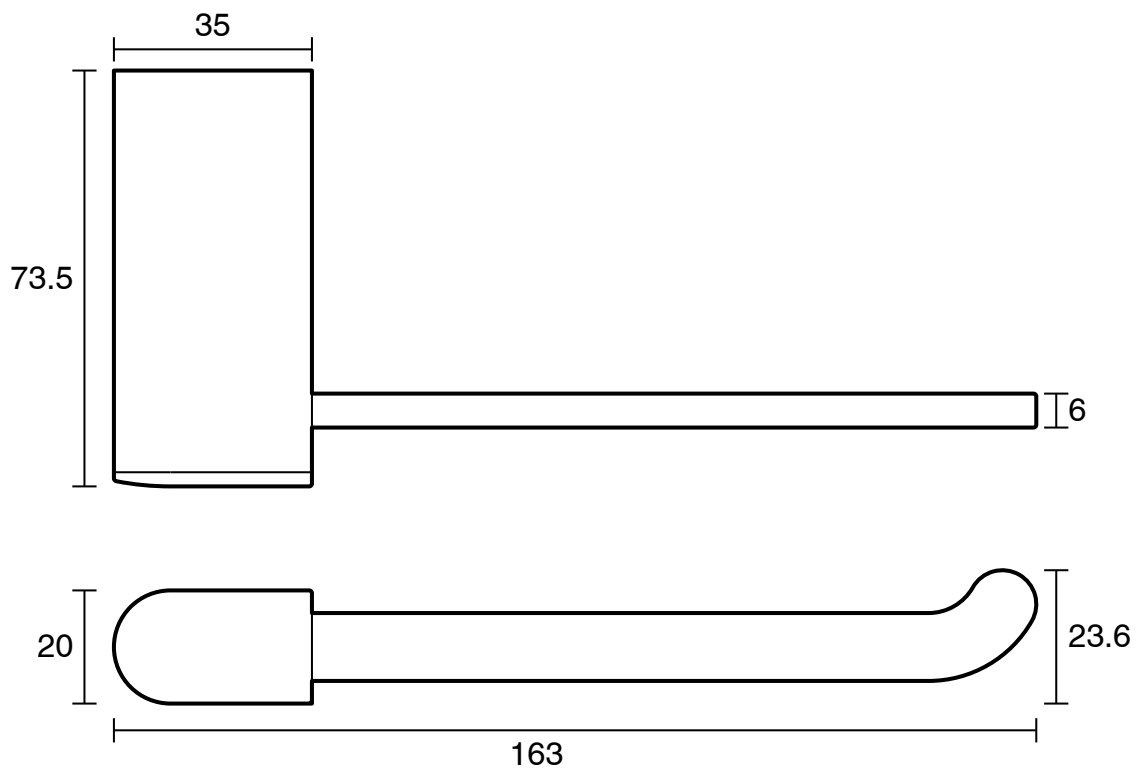

mizu

Mizu Soothe Toilet Roll Holder Brushed Brass

2266084

SPECIFICATIONS

Recommended Use	Residential;Commercial
Colour Finish	Brushed Brass
Primary Material	Brass

WARRANTY

Residential & Commercial Use (Years)	25
Spare Parts & Labour (Years)	1

Please refer to Mizu Warranty page for full Terms and Conditions

Dimensions are nominal measurements only.

CLEANING RECOMMENDATIONS:

We recommend the use of soapy water or approved cleaners. This product should not be cleaned with abrasive materials. Damage caused by any improper treatment is not covered by the product warranty. Refer to Warranty Conditions

Disclaimer: Products in this specification manual must by regulation be installed by licensed and registered trade people. The manufacturer/distributor reserves the right to vary specifications or delete models from their range without prior notification. Dimensions are nominal measurements only. Dimensions and set-outs listed are correct at time of publication however the manufacturer/distributor takes no responsibility for printing errors.

Published 01/04/2026

To see the complete Mizu range go to www.reece.com.au