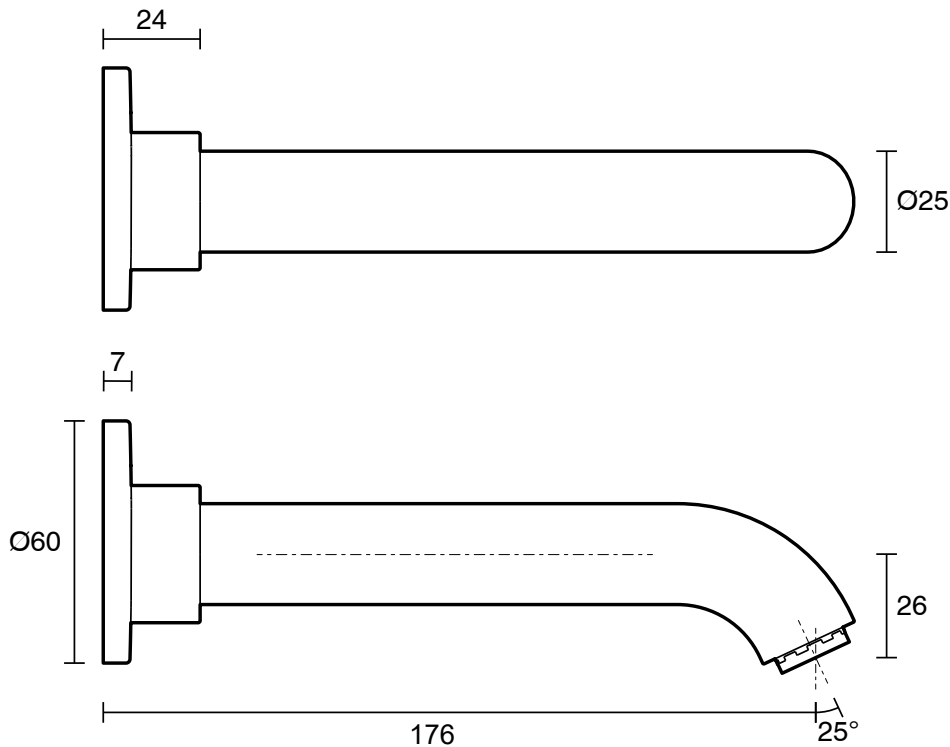

Roca Ona Bath Outlet 175mm Brushed Nickel

13715

SPECIFICATIONS

Recommended Use	Residential;Commercial
Colour Finish	Brushed Nickel
Primary Material	Lead Free Brass
Recommended Pressure Range	150 - 500 kPa as per AS3500
Max Continuous Working Temperature (deg C)	65
Min Continuous Working Temperature (deg C)	5

WARRANTY

Residential & Commercial Use (Years)	25
Spare Parts & Labour (Years)	1

Please refer to Roca Warranty page for full Terms and Conditions

Dimensions are nominal measurements only.

CLEANING RECOMMENDATIONS:

We recommend the use of soapy water or approved cleaners. This product should not be cleaned with abrasive materials. Damage caused by any improper treatment is not covered by the product warranty. Refer to Warranty Conditions

Disclaimer: Products in this specification manual must by regulation be installed by licensed and registered trade people. The manufacturer/distributor reserves the right to vary specifications or delete models from their range without prior notification. Dimensions are nominal measurements only. Dimensions and set-outs listed are correct at time of publication however the manufacturer/distributor takes no responsibility for printing errors.

Published 19/05/2026

To see the complete Roca range go to www.reece.com.au