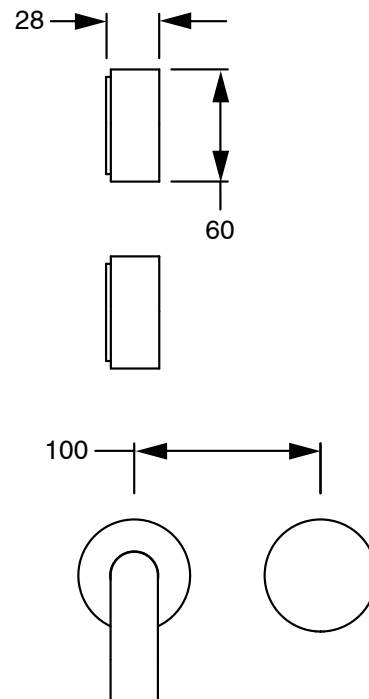

SUSSEX

Sussex Pure Progressive Wall Basin Mixer System 160mm PVD Matte Black (3 Star) Lead Free

50447

| SPECIFICATIONS | |
|---|-----------------------------|
| Recommended Use | Residential;Commercial |
| Colour Finish | Matte Black |
| Primary Material | Lead Free Brass |
| Recommended Pressure Range | 150 - 500 kPa as per AS3500 |
| Max Continuous Working Temperature (deg C) | 65 |
| Min Continuous Working Temperature (deg C) | 1 |
| WARRANTY | |
| Residential Use (Years) | 40 |
| Commercial Use (Years) | 10 |
| <i>Please refer to Sussex Warranty page for full Terms and Conditions</i> | |