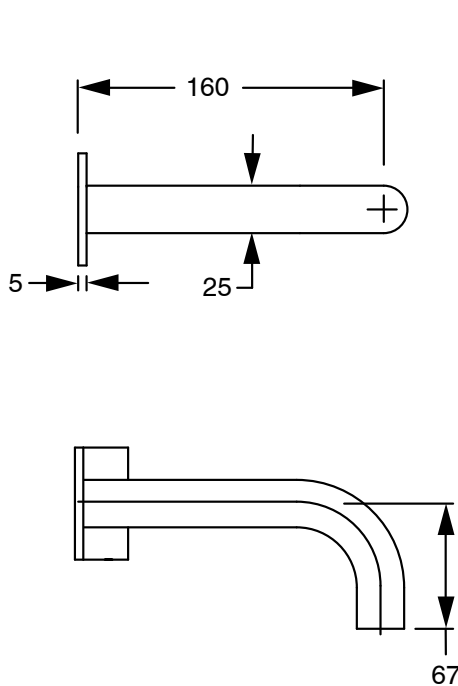

SUSSEX

Sussex Pure Progressive Wall Basin Mixer System 160mm PVD Matte Black (3 Star) Lead Free

50447

| SPECIFICATIONS | |
|---|-----------------------------|
| Recommended Use | Residential;Commercial |
| Colour Finish | Matte Black |
| Primary Material | Lead Free Brass |
| Recommended Pressure Range | 150 - 500 kPa as per AS3500 |
| Max Continuous Working Temperature (deg C) | 65 |
| Min Continuous Working Temperature (deg C) | 1 |
| WARRANTY | |
| Residential Use (Years) | 40 |
| Commercial Use (Years) | 10 |
| <i>Please refer to Sussex Warranty page for full Terms and Conditions</i> | |