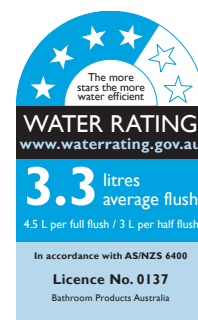

To see the complete Roca range go to
www.reece.com.au/bathrooms