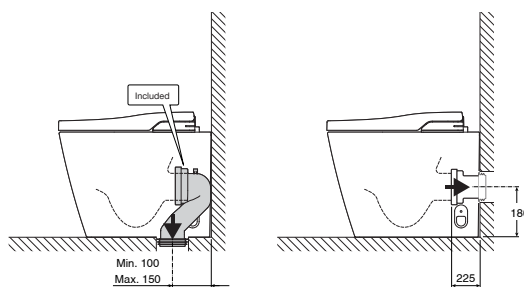

Roca In-Wash Inspira Smart Toilet Rimless Back to Wall Pan with Soft Close Seat White (4 Star)

9509076

SPECIFICATIONS

Recommended Use	Residential;Commercial
Pan Material	Vitreous China
Rim Configuration	Rimless
Pan Outlet Type	P Trap;S Trap
Pan Weight (kg)	40
Mounting	Floor
Toilet Seat Included	Yes

WARRANTY

Residential & Commercial Use (Years)	25
Spare Parts & Labour (Years)	1

Please refer to Roca Warranty page for full Terms and Conditions

Dimensions are nominal measurements only.

CLEANING RECOMMENDATIONS:

We recommend the use of soapy water or approved cleaners. This product should not be cleaned with abrasive materials. Damage caused by any improper treatment is not covered by the product warranty. Refer to Warranty Conditions

Disclaimer: Products in this specification manual must by regulation be installed by licensed and registered trade people. The manufacturer/distributor reserves the right to vary specifications or delete models from their range without prior notification. Dimensions are nominal measurements only. Dimensions and set-outs listed are correct at time of publication however the manufacturer/distributor takes no responsibility for printing errors.

Published 21/05/2026