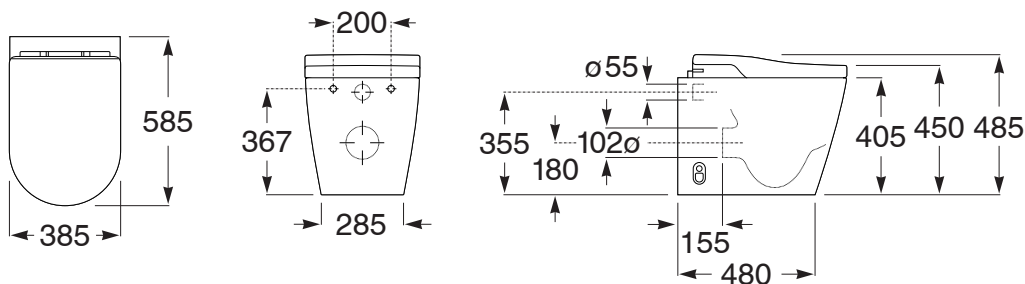

Roca In-Wash Inspira Smart Toilet Rimless Back to Wall Pan with Soft Close Seat White (4 Star)

9509076

SPECIFICATIONS

Recommended Use	Residential;Commercial
Pan Material	Vitreous China
Rim Configuration	Rimless
Pan Outlet Type	P Trap;S Trap
Pan Weight (kg)	40
Mounting	Floor
Toilet Seat Included	Yes

WARRANTY

Residential & Commercial Use (Years)	25
Spare Parts & Labour (Years)	1

Please refer to Roca Warranty page for full Terms and Conditions

Dimensions are nominal measurements only.

CLEANING RECOMMENDATIONS:

We recommend the use of soapy water or approved cleaners. This product should not be cleaned with abrasive materials. Damage caused by any improper treatment is not covered by the product warranty. Refer to Warranty Conditions

Disclaimer: Products in this specification manual must by regulation be installed by licensed and registered trade people. The manufacturer/distributor reserves the right to vary specifications or delete models from their range without prior notification. Dimensions are nominal measurements only. Dimensions and set-outs listed are correct at time of publication however the manufacturer/distributor takes no responsibility for printing errors.

Published 21/05/2026