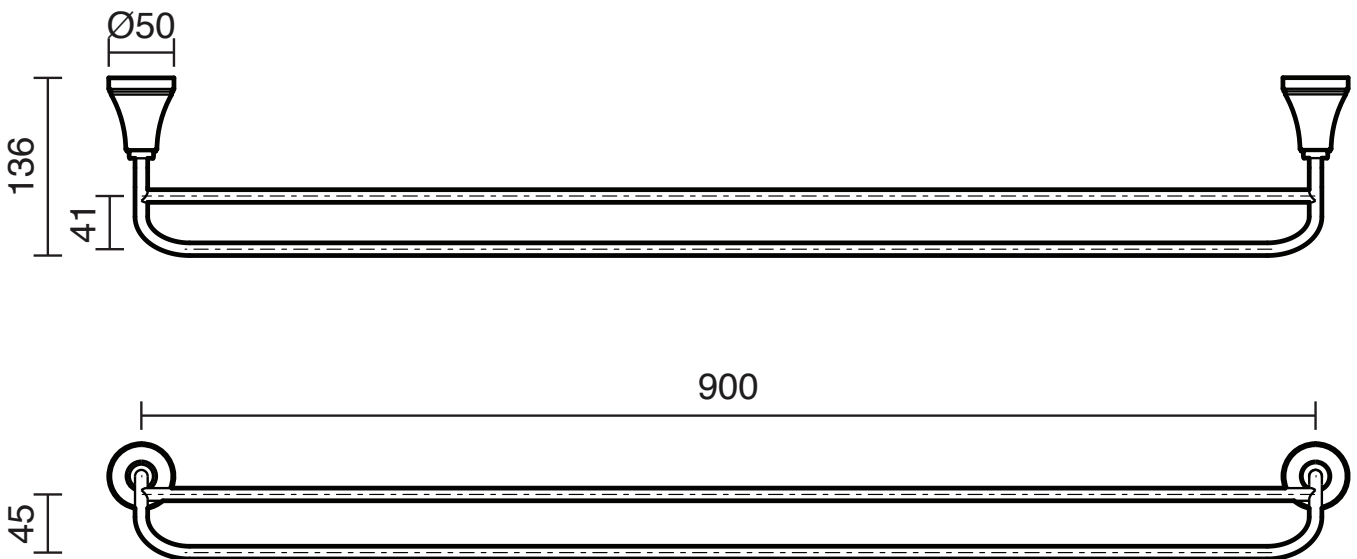

## Kado Era Double Towel Rail 900mm Chrome

9507723

Dimensions are nominal measurements only.