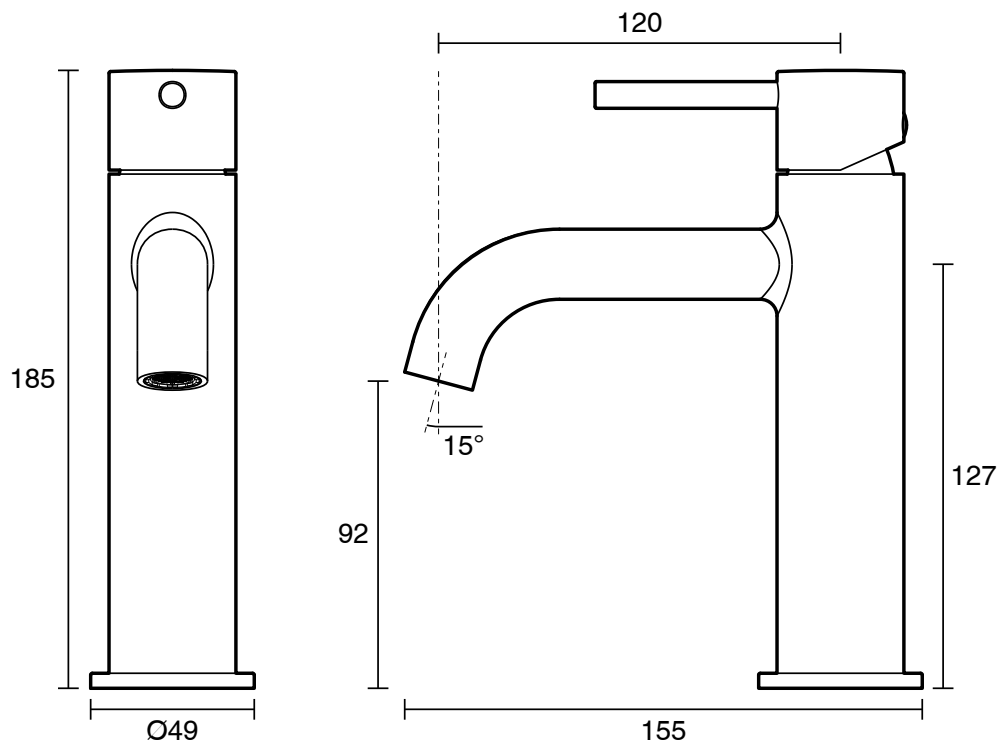

mizu

Mizu Drift Basin Mixer Curved Spout Brushed Brass (6 Star) Lead Free

2267280

SPECIFICATIONS	
Recommended Use	Residential;Commercial
Colour Finish	Brushed Brass
Primary Material	Lead Free Brass
Recommended Pressure Range	150 - 500 kPa as per AS3500
Max Continuous Working Temperature (deg C)	65
Min Continuous Working Temperature (deg C)	5
WARRANTY	
Residential & Commercial Use (Years)	25
Spare Parts & Labour (Years)	1
<i>Please refer to Mizu Warranty page for full Terms and Conditions</i>	

Disclaimer: Products in this specification manual must by regulation be installed by licensed and registered trade people. The manufacturer/distributor reserves the right to vary specifications or delete models from their range without prior notification. Dimensions are nominal measurements only. Dimensions and set-outs listed are correct at time of publication however the manufacturer/distributor takes no responsibility for printing errors.