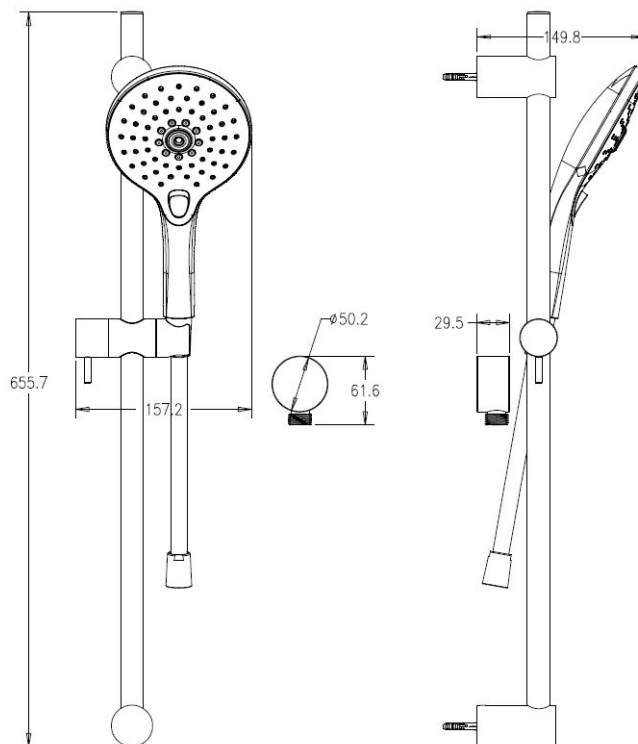

Posh Domaine Brass Single Rail Shower 3 Functions with Wall Water Inlet Matte Black (4 Star)

2213362

SPECIFICATIONS

Recommended Use	Residential;Commercial
Colour Finish	Matte Black
Primary Material	Brass
Recommended Pressure Range	150 - 500 kPa as per AS3500
Max Continuous Working Temperature (deg C)	80
Min Continuous Working Temperature (deg C)	5
Hot Water Unit Suitability	Storage Tank;Continuous Flow

WARRANTY

Residential & Commercial Use (Years)	25
Spare Parts & Labour (Years)	1

Please refer to Posh Warranty Page for full Terms and Conditions

Dimensions are nominal measurements only.

CLEANING RECOMMENDATIONS:

We recommend the use of soapy water or approved cleaners. This product should not be cleaned with abrasive materials. Damage caused by any improper treatment is not covered by the product warranty. Refer to Warranty Conditions

Disclaimer: Products in this specification manual must by regulation be installed by licensed and registered trade people. The manufacturer/distributor reserves the right to vary specifications or delete models from their range without prior notification. Dimensions are nominal measurements only. Dimensions and set-outs listed are correct at time of publication however the manufacturer/distributor takes no responsibility for printing errors.

Published 01/04/2026

To see the complete Posh range go to
www.reece.com.au