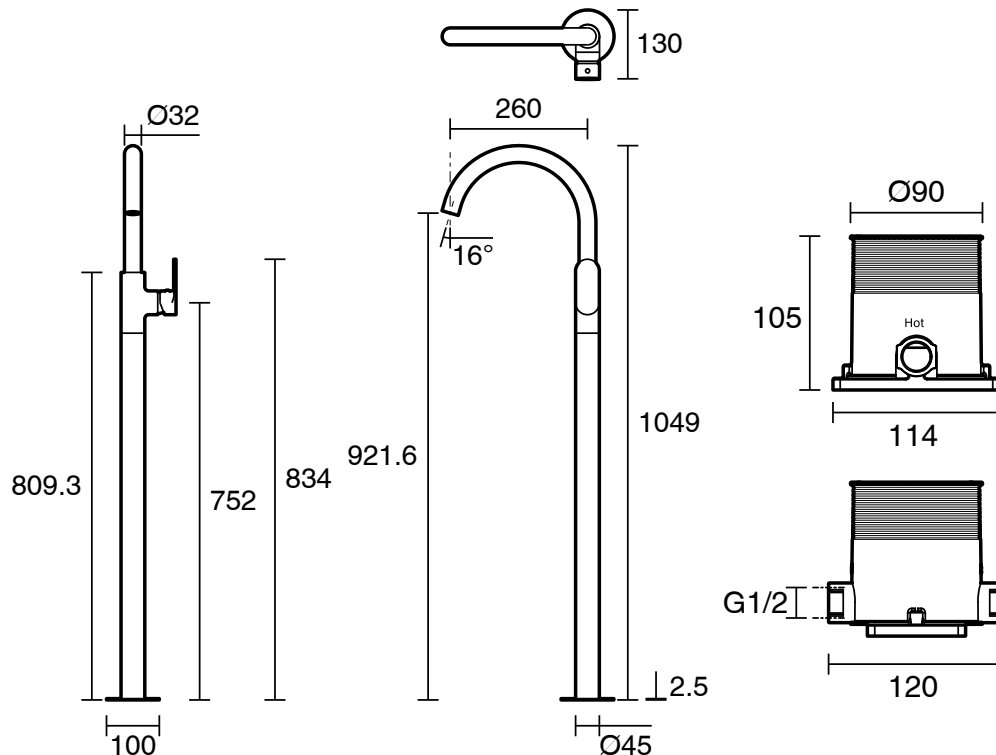

mizu

Mizu Soothe MK2 Floor Mounted Bath Mixer Kit Brushed Bronze

2267178

SPECIFICATIONS	
Recommended Use	Residential;Commercial
Colour Finish	Brushed Bronze
Primary Material	DR Brass
Recommended Pressure Range	150 - 500 kPa as per AS3500
Max Continuous Working Temperature (deg C)	65
Min Continuous Working Temperature (deg C)	5
WARRANTY	
Residential & Commercial Use (Years)	25
Spare Parts & Labour (Years)	1
<i>Please refer to Mizu Warranty page for full Terms and Conditions</i>	

Disclaimer: Products in this specification manual must by regulation be installed by licensed and registered trade people. The manufacturer/distributor reserves the right to vary specifications or delete models from their range without prior notification. Dimensions are nominal measurements only. Dimensions and set-outs listed are correct at time of publication however the manufacturer/distributor takes no responsibility for printing errors.