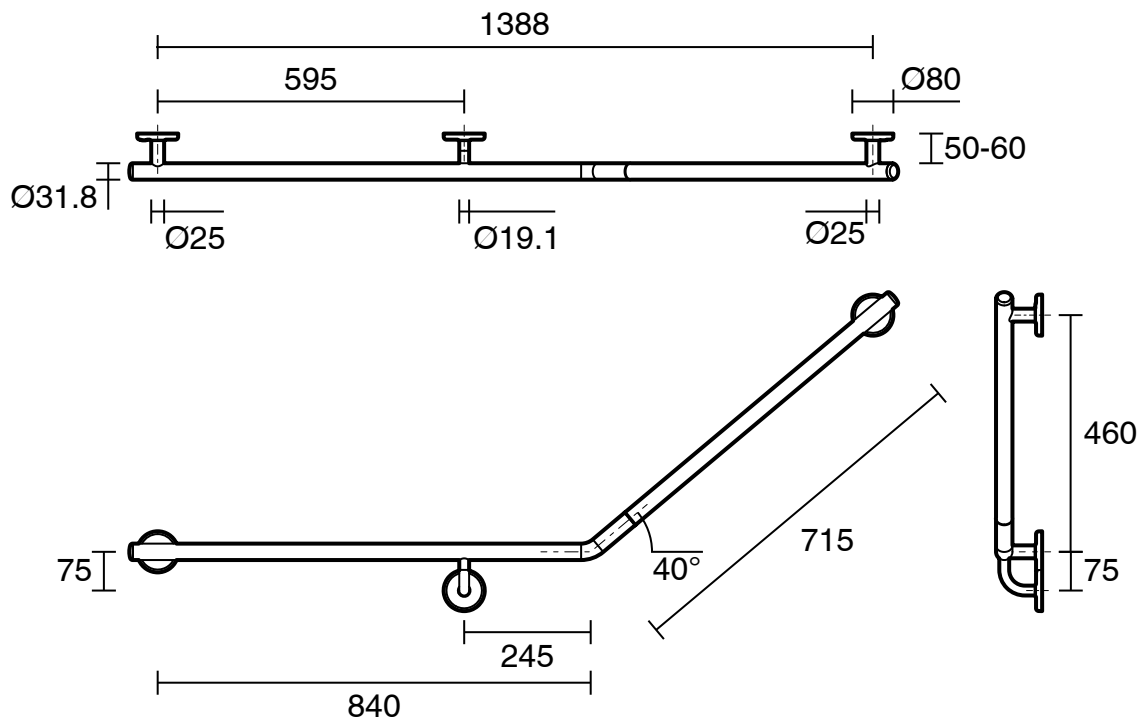

mizu

Mizu Drift 840 x 715 x 40 Degree Accessible Toilet Grab Rail Modular Left Hand Brushed Gunmetal

2266536

SPECIFICATIONS

Recommended Use	Residential;Commercial
Colour Finish	Brushed Gunmetal
Primary Material	Stainless Steel

WARRANTY

Residential & Commercial Use (Years)	25
Spare Parts & Labour (Years)	1

Please refer to Mizu Warranty page for full Terms and Conditions

Dimensions are nominal measurements only.

CLEANING RECOMMENDATIONS:

We recommend the use of soapy water or approved cleaners. This product should not be cleaned with abrasive materials. Damage caused by any improper treatment is not covered by the product warranty. Refer to Warranty Conditions

Disclaimer: Products in this specification manual must by regulation be installed by licensed and registered trade people. The manufacturer/distributor reserves the right to vary specifications or delete models from their range without prior notification. Dimensions are nominal measurements only. Dimensions and set-outs listed are correct at time of publication however the manufacturer/distributor takes no responsibility for printing errors.

Published 01/04/2026

To see the complete Mizu range go to www.reece.com.au