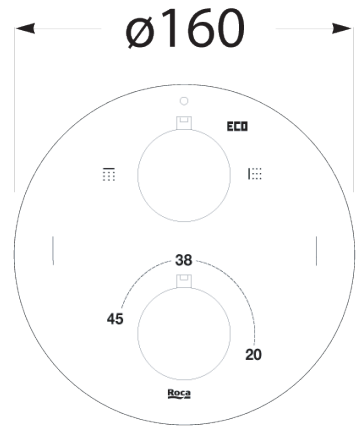

**Roca T-1000 Concealed Thermostatic Shower Mixer Tap with Diverter
Front of Wall Trim Set Only Chrome
9508569**

SPECIFICATIONS	
Recommended Use	Residential;Commercial
Colour Finish	Polished Chrome
Primary Material	DR Brass
Recommended Pressure Range	150 - 500 kPa as per AS3500
Max Continuous Working Temperature (deg C)	80
Min Continuous Working Temperature (deg C)	5
WARRANTY	
Residential & Commercial Use (Years)	25
Spare Parts & Labour (Years)	1
<i>Please refer to Roca Warranty page for full Terms and Conditions</i>	