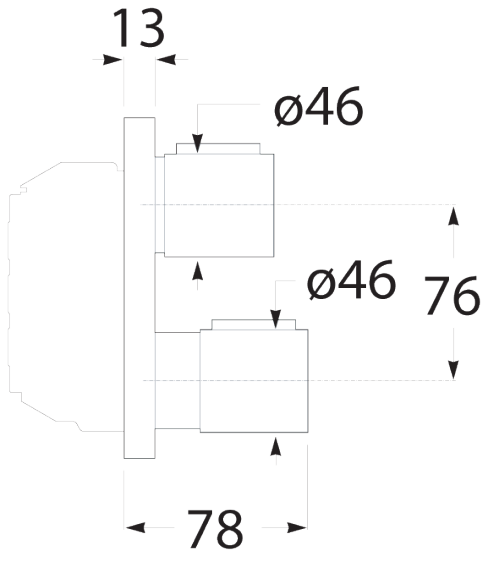

**Roca T-1000 Concealed Thermostatic Shower Mixer Tap with Diverter
Front of Wall Trim Set Only Chrome
9508569**

SPECIFICATIONS	
Recommended Use	Residential;Commercial
Colour Finish	Polished Chrome
Primary Material	DR Brass
Recommended Pressure Range	150 - 500 kPa as per AS3500
Max Continuous Working Temperature (deg C)	80
Min Continuous Working Temperature (deg C)	5
WARRANTY	
Residential & Commercial Use (Years)	25
Spare Parts & Labour (Years)	1
<i>Please refer to Roca Warranty page for full Terms and Conditions</i>	

Disclaimer: Products in this specification manual must by regulation be installed by licensed and registered trade people. The manufacturer/distributor reserves the right to vary specifications or delete models from their range without prior notification. Dimensions are nominal measurements only. Dimensions and set-outs listed are correct at time of publication however the manufacturer/distributor takes no responsibility for printing errors.
Published 21/05/2026