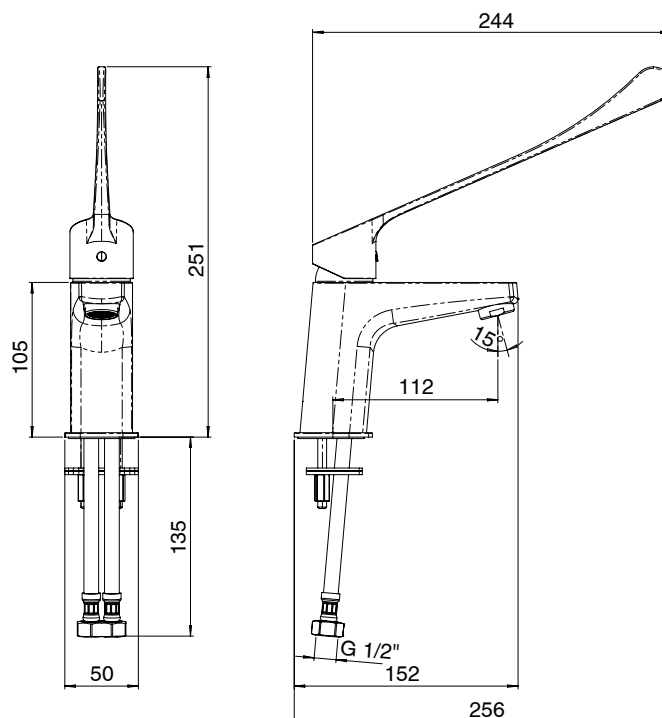

Posh Solus MK3 Basin Mixer Tap with Extended Lever 270mm Matte Black (4 Star)

9511869

SPECIFICATIONS

Recommended Use	Residential;Commercial
Colour	Matte Black
Finish	Matte
Material	DR Brass
Recommended Pressure Range	150 - 500 kPa
Maximum Continuous Working Temperature	65 deg C
Suitable for Storage Tank Hot Water	Yes
Suitable for Continuous Flow Hot Water	Yes
Suitable for Gravity Feed Hot Water	No

WARRANTY

Residential & Commercial Use (Years)	25
Spare Parts & Labour (Years)	1

Please refer to Posh Warranty Page for full Terms and Conditions

Dimensions are nominal measurements only.

CLEANING RECOMMENDATIONS:

We recommend the use of soapy water or approved cleaners. This product should not be cleaned with abrasive materials. Damage caused by any improper treatment is not covered by the product warranty. Refer to Warranty Conditions

Disclaimer: Products in this specification manual must by regulation be installed by licensed and registered trade people. The manufacturer/distributor reserves the right to vary specifications or delete models from their range without prior notification. Dimensions are nominal measurements only. Dimensions and set-outs listed are correct at time of publication however the manufacturer/distributor takes no responsibility for printing errors.

Published 01/04/2026

To see the complete Posh range go to www.reece.com.au