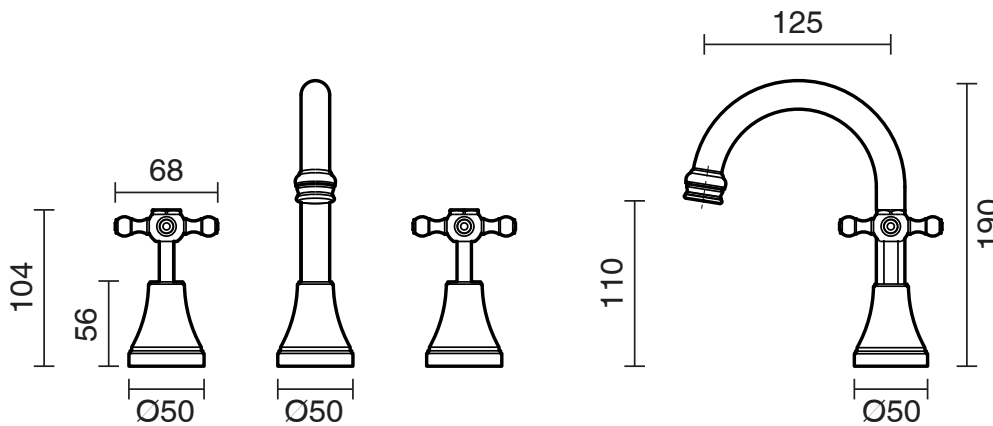

## Kado Era Basin Set Fixed Cross Handles Brass Gold (5 Star) Lead Free

9507571

| SPECIFICATIONS  |                             |
|---|-----------------------------|
| Recommended Use   | Residential;Commercial      |
| Colour Finish   | Brass Gold                  |
| Primary Material  | Lead Free Brass             |
| Recommended Pressure Range  | 150 - 500 kPa as per AS3500 |
| Max Continuous Working Temperature (deg C)                              | 80                          |
| Min Continuous Working Temperature (deg C)                              | 5                           |
| WARRANTY  |                             |
| Residential & Commercial Use (Years)                                    | 25                          |
| Spare Parts & Labour (Years)  | 1                           |
| <i>Please refer to Kado Warranty page for full Terms and Conditions</i> |                             |

Dimensions are nominal measurements only.