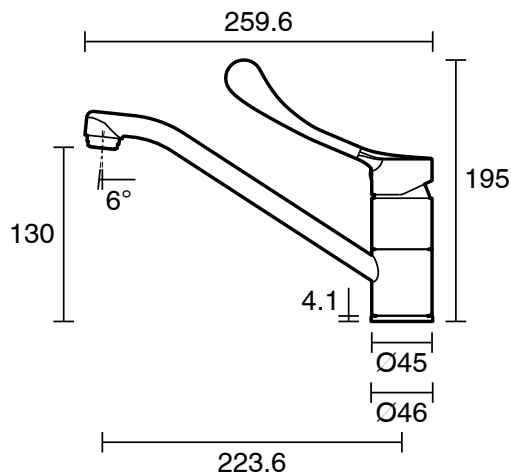

Posh Solus Sink Mixer Extended Lever Chrome (4 Star) Lead Free

2269402

SPECIFICATIONS

Recommended Use	Residential;Commercial
Colour Finish	Polished Chrome
Primary Material	Lead Free Brass
Recommended Pressure Range	150 - 500 kPa as per AS3500
Max Continuous Working Temperature (deg C)	65
Min Continuous Working Temperature (deg C)	5
Hot Water Unit Suitability	Continuous Flow;Storage Tank

WARRANTY

Residential & Commercial Use (Years)	25
Spare Parts & Labour (Years)	1

Please refer to Posh Warranty Page for full Terms and Conditions

Dimensions are nominal measurements only.

CLEANING RECOMMENDATIONS:

We recommend the use of soapy water or approved cleaners. This product should not be cleaned with abrasive materials. Damage caused by any improper treatment is not covered by the product warranty. Refer to Warranty Conditions

Disclaimer: Products in this specification manual must by regulation be installed by licensed and registered trade people. The manufacturer/distributor reserves the right to vary specifications or delete models from their range without prior notification. Dimensions are nominal measurements only. Dimensions and set-outs listed are correct at time of publication however the manufacturer/distributor takes no responsibility for printing errors.

Published 01/04/2026

To see the complete Posh range go to www.reece.com.au