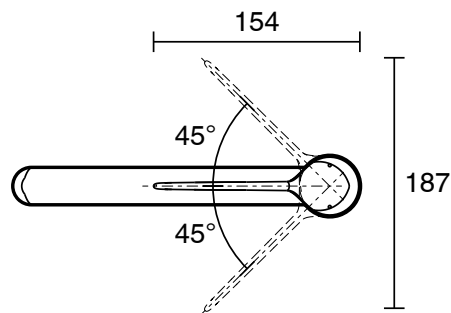

Posh Solus Sink Mixer Extended Lever Chrome (4 Star) Lead Free

2269402

SPECIFICATIONS

Recommended Use	Residential;Commercial
Colour Finish	Polished Chrome
Primary Material	Lead Free Brass
Recommended Pressure Range	150 - 500 kPa as per AS3500
Max Continuous Working Temperature (deg C)	65
Min Continuous Working Temperature (deg C)	5
Hot Water Unit Suitability	Continuous Flow;Storage Tank

WARRANTY

Residential & Commercial Use (Years)	25
Spare Parts & Labour (Years)	1

Please refer to Posh Warranty Page for full Terms and Conditions

Dimensions are nominal measurements only.

CLEANING RECOMMENDATIONS:

We recommend the use of soapy water or approved cleaners. This product should not be cleaned with abrasive materials. Damage caused by any improper treatment is not covered by the product warranty. Refer to Warranty Conditions

Disclaimer: Products in this specification manual must by regulation be installed by licensed and registered trade people. The manufacturer/distributor reserves the right to vary specifications or delete models from their range without prior notification. Dimensions are nominal measurements only. Dimensions and set-outs listed are correct at time of publication however the manufacturer/distributor takes no responsibility for printing errors.

Published 01/04/2026

To see the complete Posh range go to www.reece.com.au