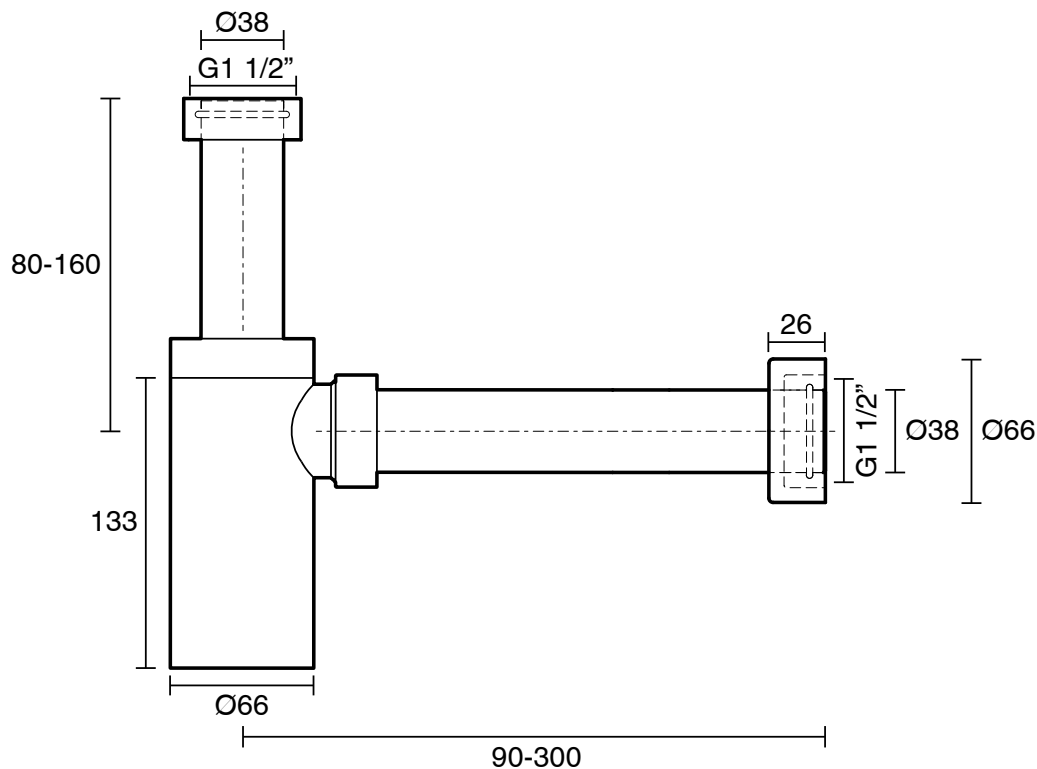

mizu

Mizu Drift Bottle Trap 40mm Brushed Gold

2263851

SPECIFICATIONS	
Recommended Use	Residential;Commercial
Colour Finish	Brushed Gold
Primary Material	DR Brass
WARRANTY	
Parts Replacement Only - excludes labour costs (Years)	1
<i>Please refer to Mizu Warranty page for full Terms and Conditions</i>	

Disclaimer: Products in this specification manual must by regulation be installed by licensed and registered trade people. The manufacturer/distributor reserves the right to vary specifications or delete models from their range without prior notification. Dimensions are nominal measurements only. Dimensions and set-outs listed are correct at time of publication however the manufacturer/distributor takes no responsibility for printing errors.