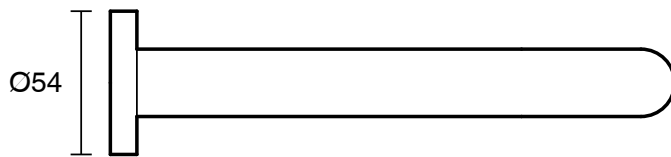

SUSSEX

Sussex Scala 25mm Curved Bath Outlet 200mm 316 Stainless Steel

2284795

SPECIFICATIONS

Recommended Use	Residential;Commercial
Colour Finish	Brushed Stainless Steel
Primary Material	Stainless Steel 316
Recommended Pressure Range	150 - 500 kPa as per AS3500
Max Continuous Working Temperature (deg C)	65
Min Continuous Working Temperature (deg C)	1

WARRANTY

Residential Use (Years)	40
Commercial Use (Years)	10

Please refer to Sussex Warranty page for full Terms and Conditions

Dimensions are nominal measurements only.

CLEANING RECOMMENDATIONS:

We recommend the use of soapy water or approved cleaners. This product should not be cleaned with abrasive materials. Damage caused by any improper treatment is not covered by the product warranty. Refer to Warranty Conditions

Disclaimer: Products in this specification manual must by regulation be installed by licensed and registered trade people. The manufacturer/distributor reserves the right to vary specifications or delete models from their range without prior notification. Dimensions are nominal measurements only. Dimensions and set-outs listed are correct at time of publication however the manufacturer/distributor takes no responsibility for printing errors.

Published 16/04/2026

To see the complete Sussex range go to www.reece.com.au