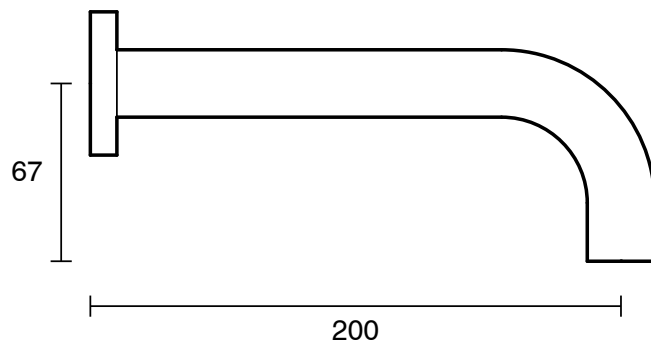

SUSSEX

Sussex Scala 25mm Curved Bath Outlet 200mm 316 Stainless Steel

2284795

SPECIFICATIONS

Recommended Use	Residential;Commercial
Colour Finish	Brushed Stainless Steel
Primary Material	Stainless Steel 316
Recommended Pressure Range	150 - 500 kPa as per AS3500
Max Continuous Working Temperature (deg C)	65
Min Continuous Working Temperature (deg C)	1

WARRANTY

Residential Use (Years)	40
Commercial Use (Years)	10

Please refer to Sussex Warranty page for full Terms and Conditions

Dimensions are nominal measurements only.

CLEANING RECOMMENDATIONS:

We recommend the use of soapy water or approved cleaners. This product should not be cleaned with abrasive materials. Damage caused by any improper treatment is not covered by the product warranty. Refer to Warranty Conditions

Disclaimer: Products in this specification manual must by regulation be installed by licensed and registered trade people. The manufacturer/distributor reserves the right to vary specifications or delete models from their range without prior notification. Dimensions are nominal measurements only. Dimensions and set-outs listed are correct at time of publication however the manufacturer/distributor takes no responsibility for printing errors.

Published 16/04/2026

To see the complete Sussex range go to www.reece.com.au