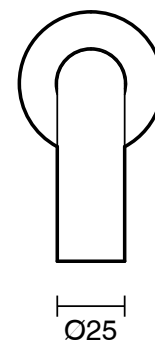

SUSSEX

Sussex Scala 25mm Curved Bath Outlet 200mm 316 Stainless Steel

2284795

SPECIFICATIONS

Recommended Use	Residential;Commercial
Colour Finish	Brushed Stainless Steel
Primary Material	Stainless Steel 316
Recommended Pressure Range	150 - 500 kPa as per AS3500
Max Continuous Working Temperature (deg C)	65
Min Continuous Working Temperature (deg C)	1

WARRANTY

Residential Use (Years)	40
Commercial Use (Years)	10

Please refer to Sussex Warranty page for full Terms and Conditions