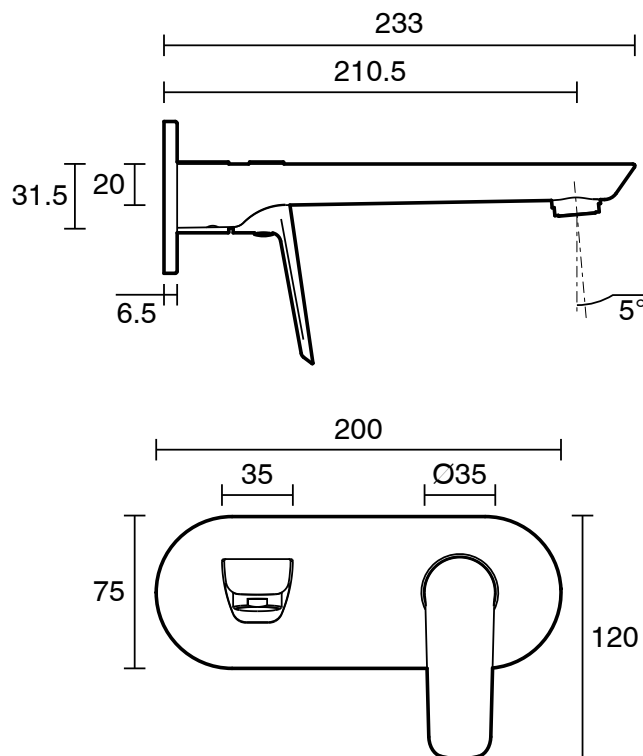

mizu

Mizu Bliss Wall Bath Mixer Tap Set 210mm Chrome

9505294

SPECIFICATIONS

Recommended Use	Residential;Commercial
Colour Finish	Polished Chrome
Primary Material	DR Brass
Recommended Pressure Range	150 - 500 kPa as per AS3500
Max Continuous Working Temperature (deg C)	80
Min Continuous Working Temperature (deg C)	5

WARRANTY

Residential & Commercial Use (Years)	25
Spare Parts & Labour (Years)	1

Please refer to Mizu Warranty page for full Terms and Conditions

Dimensions are nominal measurements only.

CLEANING RECOMMENDATIONS:

We recommend the use of soapy water or approved cleaners. This product should not be cleaned with abrasive materials. Damage caused by any improper treatment is not covered by the product warranty. Refer to Warranty Conditions

Disclaimer: Products in this specification manual must by regulation be installed by licensed and registered trade people. The manufacturer/distributor reserves the right to vary specifications or delete models from their range without prior notification. Dimensions are nominal measurements only. Dimensions and set-outs listed are correct at time of publication however the manufacturer/distributor takes no responsibility for printing errors.

Published 01/04/2026

To see the complete Mizu range go to www.reece.com.au