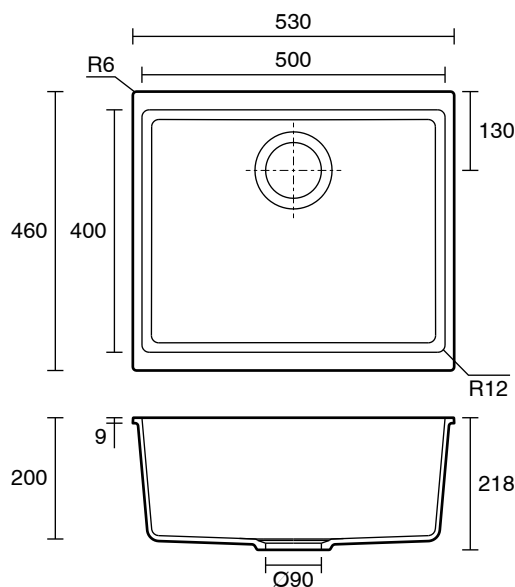

WARRANTY

Residential & Commercial Use (Years)	30
Spare Parts & Labour (Years)	1

Please refer to Memo Warranty Page for full Terms and Conditions

Sinks must be installed using a cutout template. No responsibility will be taken for damage that occurs where a template has not been used.