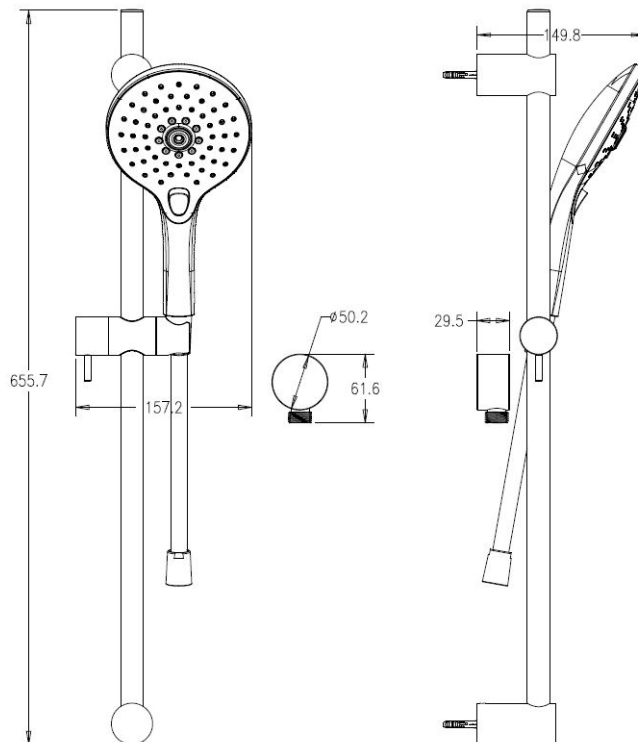

Posh Domaine Brass Single Rail Shower 3 Functions with Wall Water Inlet Chrome (4 Star)

2213361

SPECIFICATIONS

Recommended Use	Residential;Commercial
Colour Finish	Polished Chrome
Primary Material	Brass
Recommended Pressure Range	150 - 500 kPa as per AS3500
Max Continuous Working Temperature (deg C)	80
Min Continuous Working Temperature (deg C)	5
Hot Water Unit Suitability	Storage Tank;Continuous Flow

WARRANTY

Residential & Commercial Use (Years)	25
Spare Parts & Labour (Years)	1

Please refer to Posh Warranty Page for full Terms and Conditions

Dimensions are nominal measurements only.

CLEANING RECOMMENDATIONS:

We recommend the use of soapy water or approved cleaners. This product should not be cleaned with abrasive materials. Damage caused by any improper treatment is not covered by the product warranty. Refer to Warranty Conditions

Disclaimer: Products in this specification manual must by regulation be installed by licensed and registered trade people. The manufacturer/distributor reserves the right to vary specifications or delete models from their range without prior notification. Dimensions are nominal measurements only. Dimensions and set-outs listed are correct at time of publication however the manufacturer/distributor takes no responsibility for printing errors.

Published 01/04/2026

To see the complete Posh range go to
www.reece.com.au