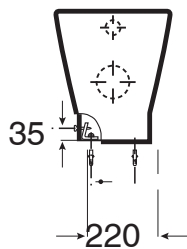

Roca The Gap Rimless Back to Wall Pan Soft Close Quick Release (4 Star)

9508475

SPECIFICATIONS	
Recommended Use	Residential;Commercial
Pan Material	Vitreous China
Rim Configuration	Rimless
Pan Outlet Type	P Trap;S Trap
Pan Weight (kg)	24.2
Mounting	Floor
Toilet Seat Included	Yes
WARRANTY	
Residential & Commercial Use (Years)	25
Spare Parts & Labour (Years)	1
<i>Please refer to Roca Warranty page for full Terms and Conditions</i>	