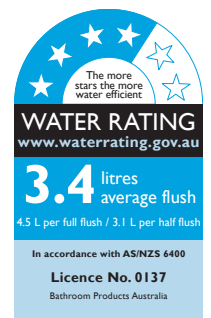

Roca The Gap Rimless Back to Wall Pan Soft Close Quick Release (4 Star)

9508475

SPECIFICATIONS	
Recommended Use	Residential;Commercial
Pan Material	Vitreous China
Rim Configuration	Rimless
Pan Outlet Type	P Trap;S Trap
Pan Weight (kg)	24.2
Mounting	Floor
Toilet Seat Included	Yes
WARRANTY	
Residential & Commercial Use (Years)	25
Spare Parts & Labour (Years)	1
<i>Please refer to Roca Warranty page for full Terms and Conditions</i>	