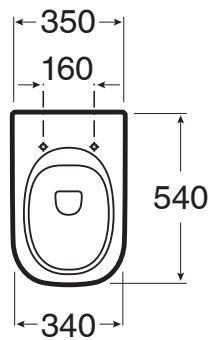

Roca The Gap Rimless Back to Wall Pan Soft Close Quick Release (4 Star)

9508475

SPECIFICATIONS	
Recommended Use	Residential;Commercial
Pan Material	Vitreous China
Rim Configuration	Rimless
Pan Outlet Type	P Trap;S Trap
Pan Weight (kg)	24.2
Mounting	Floor
Toilet Seat Included	Yes
WARRANTY	
Residential & Commercial Use (Years)	25
Spare Parts & Labour (Years)	1
<i>Please refer to Roca Warranty page for full Terms and Conditions</i>	

Disclaimer: Products in this specification manual must by regulation be installed by licensed and registered trade people. The manufacturer/distributor reserves the right to vary specifications or delete models from their range without prior notification. Dimensions are nominal measurements only. Dimensions and set-outs listed are correct at time of publication however the manufacturer/distributor takes no responsibility for printing errors.