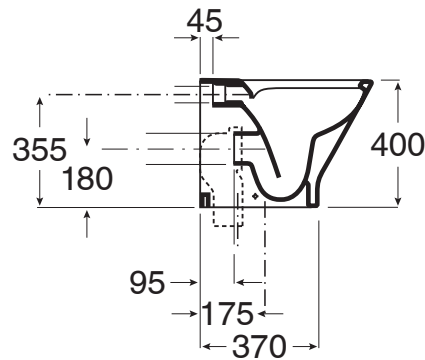

Roca The Gap Rimless Back to Wall Pan Soft Close Quick Release (4 Star)

9508475

SPECIFICATIONS	
Recommended Use	Residential;Commercial
Pan Material	Vitreous China
Rim Configuration	Rimless
Pan Outlet Type	P Trap;S Trap
Pan Weight (kg)	24.2
Mounting	Floor
Toilet Seat Included	Yes
WARRANTY	
Residential & Commercial Use (Years)	25
Spare Parts & Labour (Years)	1
<i>Please refer to Roca Warranty page for full Terms and Conditions</i>	

Disclaimer: Products in this specification manual must by regulation be installed by licensed and registered trade people. The manufacturer/distributor reserves the right to vary specifications or delete models from their range without prior notification. Dimensions are nominal measurements only. Dimensions and set-outs listed are correct at time of publication however the manufacturer/distributor takes no responsibility for printing errors.