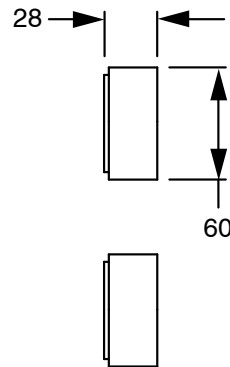

SUSSEX

Sussex Pure Progressive Wall Basin Mixer System 160mm with Cirque Textured Handles PVD Brushed Gold (3 Star) Lead Free 50457

SPECIFICATIONS

Recommended Use	Residential;Commercial
Colour Finish	Brushed Gold
Primary Material	Lead Free Brass
Recommended Pressure Range	150 - 500 kPa as per AS3500
Max Continuous Working Temperature (deg C)	65
Min Continuous Working Temperature (deg C)	1

WARRANTY

Residential Use (Years)	40
Commercial Use (Years)	10

Please refer to Sussex Warranty page for full Terms and Conditions

Dimensions are nominal measurements only.

CLEANING RECOMMENDATIONS:

We recommend the use of soapy water or approved cleaners. This product should not be cleaned with abrasive materials. Damage caused by any improper treatment is not covered by the product warranty. Refer to Warranty Conditions

Disclaimer: Products in this specification manual must by regulation be installed by licensed and registered trade people. The manufacturer/distributor reserves the right to vary specifications or delete models from their range without prior notification. Dimensions are nominal measurements only. Dimensions and set-outs listed are correct at time of publication however the manufacturer/distributor takes no responsibility for printing errors.

Published 07/05/2026

To see the complete Sussex range go to www.reece.com.au