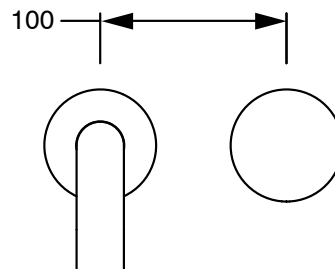

SUSSEX

Sussex Pure Progressive Wall Basin Mixer System 160mm with Cirque Textured Handles PVD Brushed Gold (3 Star) Lead Free 50457

SPECIFICATIONS

Recommended Use	Residential;Commercial
Colour Finish	Brushed Gold
Primary Material	Lead Free Brass
Recommended Pressure Range	150 - 500 kPa as per AS3500
Max Continuous Working Temperature (deg C)	65
Min Continuous Working Temperature (deg C)	1

WARRANTY

Residential Use (Years)	40
Commercial Use (Years)	10

Please refer to Sussex Warranty page for full Terms and Conditions

Dimensions are nominal measurements only.

CLEANING RECOMMENDATIONS:

We recommend the use of soapy water or approved cleaners. This product should not be cleaned with abrasive materials. Damage caused by any improper treatment is not covered by the product warranty. Refer to Warranty Conditions

Disclaimer: Products in this specification manual must by regulation be installed by licensed and registered trade people. The manufacturer/distributor reserves the right to vary specifications or delete models from their range without prior notification. Dimensions are nominal measurements only. Dimensions and set-outs listed are correct at time of publication however the manufacturer/distributor takes no responsibility for printing errors.

Published 07/05/2026

To see the complete Sussex range go to www.reece.com.au