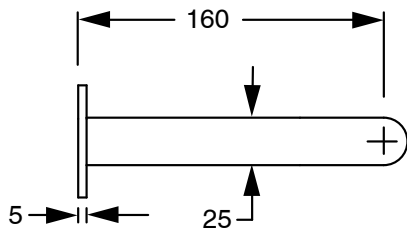

SUSSEX

Sussex Pure Progressive Wall Basin Mixer System 160mm with Cirque Textured Handles PVD Brushed Gold (3 Star) Lead Free 50457

SPECIFICATIONS

Recommended Use	Residential;Commercial
Colour Finish	Brushed Gold
Primary Material	Lead Free Brass
Recommended Pressure Range	150 - 500 kPa as per AS3500
Max Continuous Working Temperature (deg C)	65
Min Continuous Working Temperature (deg C)	1

WARRANTY

Residential Use (Years)	40
Commercial Use (Years)	10

Please refer to Sussex Warranty page for full Terms and Conditions

Dimensions are nominal measurements only.

CLEANING RECOMMENDATIONS:

We recommend the use of soapy water or approved cleaners. This product should not be cleaned with abrasive materials. Damage caused by any improper treatment is not covered by the product warranty. Refer to Warranty Conditions

Disclaimer: Products in this specification manual must by regulation be installed by licensed and registered trade people. The manufacturer/distributor reserves the right to vary specifications or delete models from their range without prior notification. Dimensions are nominal measurements only. Dimensions and set-outs listed are correct at time of publication however the manufacturer/distributor takes no responsibility for printing errors.

Published 07/05/2026

To see the complete Sussex range go to www.reece.com.au