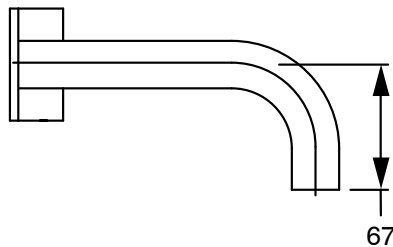

SUSSEX

Sussex Pure Progressive Wall Basin Mixer System 160mm with Cirque Textured Handles PVD Brushed Gold (3 Star) Lead Free 50457

SPECIFICATIONS

Recommended Use	Residential;Commercial
Colour Finish	Brushed Gold
Primary Material	Lead Free Brass
Recommended Pressure Range	150 - 500 kPa as per AS3500
Max Continuous Working Temperature (deg C)	65
Min Continuous Working Temperature (deg C)	1

WARRANTY

Residential Use (Years)	40
Commercial Use (Years)	10

Please refer to Sussex Warranty page for full Terms and Conditions

Dimensions are nominal measurements only.

CLEANING RECOMMENDATIONS:

We recommend the use of soapy water or approved cleaners. This product should not be cleaned with abrasive materials. Damage caused by any improper treatment is not covered by the product warranty. Refer to Warranty Conditions

Disclaimer: Products in this specification manual must by regulation be installed by licensed and registered trade people. The manufacturer/distributor reserves the right to vary specifications or delete models from their range without prior notification. Dimensions are nominal measurements only. Dimensions and set-outs listed are correct at time of publication however the manufacturer/distributor takes no responsibility for printing errors.

Published 07/05/2026

To see the complete Sussex range go to www.reece.com.au