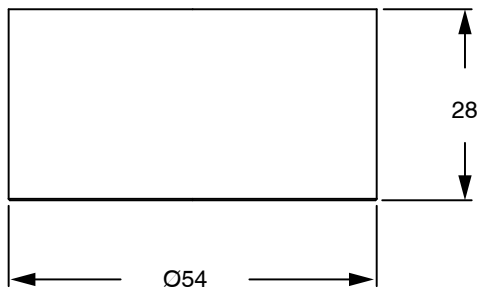

SUSSEX

Sussex Pure Diverter with Cirque Textured Handle PVD Brushed Bronze Lead Free

47230

SPECIFICATIONS

Recommended Use	Residential;Commercial
Colour Finish	Brushed Bronze
Primary Material	Lead Free Brass
Recommended Pressure Range	150 - 500 kPa as per AS3500
Max Continuous Working Temperature (deg C)	65
Min Continuous Working Temperature (deg C)	1

WARRANTY

Residential Use (Years)	40
Commercial Use (Years)	10

Please refer to Sussex Warranty page for full Terms and Conditions

Dimensions are nominal measurements only.

CLEANING RECOMMENDATIONS:

We recommend the use of soapy water or approved cleaners. This product should not be cleaned with abrasive materials. Damage caused by any improper treatment is not covered by the product warranty. Refer to Warranty Conditions

Disclaimer: Products in this specification manual must by regulation be installed by licensed and registered trade people. The manufacturer/distributor reserves the right to vary specifications or delete models from their range without prior notification. Dimensions are nominal measurements only. Dimensions and set-outs listed are correct at time of publication however the manufacturer/distributor takes no responsibility for printing errors.

Published 14/05/2026

To see the complete Sussex range go to www.reece.com.au