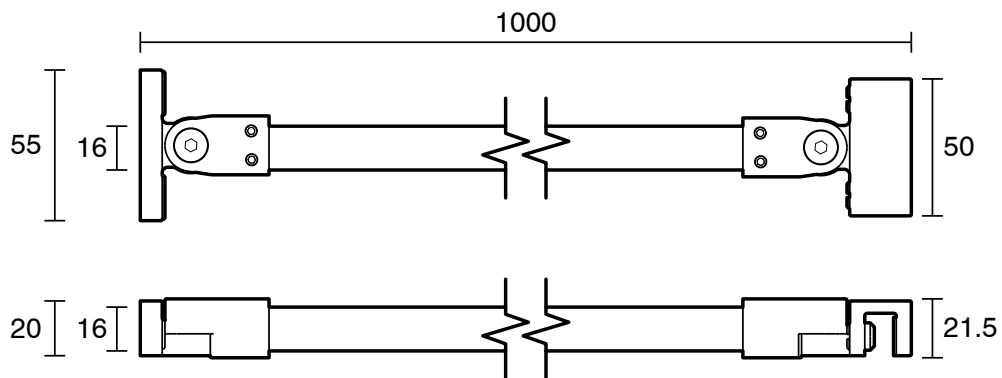

KADO

Kado Lux Shower Screen Support Bar 1000mm Brushed Gunmetal

1705974

SPECIFICATIONS

Recommended Use	Residential;Commercial
Colour Finish	Brushed Gunmetal
Primary Material	Stainless Steel
Mounting	Wall;Product Surface

WARRANTY

Residential & Commercial Use (Years)	25
Spare Parts & Labour (Years)	1

Please refer to Kado Warranty Page for full Terms and Conditions

Dimensions are nominal measurements only.

CLEANING RECOMMENDATIONS:

We recommend the use of soapy water or approved cleaners. This product should not be cleaned with abrasive materials. Damage caused by any improper treatment is not covered by the product warranty. Refer to Warranty Conditions

Disclaimer: Products in this specification manual must by regulation be installed by licensed and registered trade people. The manufacturer/distributor reserves the right to vary specifications or delete models from their range without prior notification. Dimensions are nominal measurements only. Dimensions and set-outs listed are correct at time of publication however the manufacturer/distributor takes no responsibility for printing errors.

Published 01/04/2026

To see the complete Kado range go to www.reece.com.au