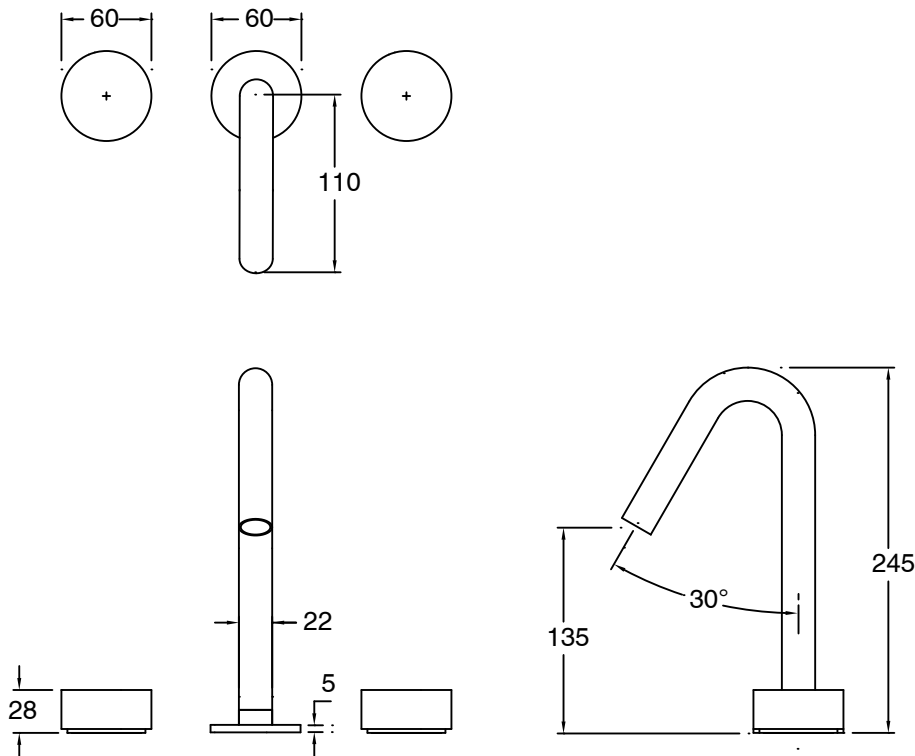

SUSSEX

Sussex Pure Basin Set PVD Brushed Bronze (5 Star) Lead Free

47013

SPECIFICATIONS

Recommended Use	Residential;Commercial
Colour Finish	Brushed Bronze
Primary Material	Lead Free Brass
Recommended Pressure Range	150 - 500 kPa as per AS3500
Max Continuous Working Temperature (deg C)	65
Min Continuous Working Temperature (deg C)	1

WARRANTY

Residential Use (Years)	40
Commercial Use (Years)	10

Please refer to Sussex Warranty page for full Terms and Conditions

Dimensions are nominal measurements only.

CLEANING RECOMMENDATIONS:

We recommend the use of soapy water or approved cleaners. This product should not be cleaned with abrasive materials. Damage caused by any improper treatment is not covered by the product warranty. Refer to Warranty Conditions

Disclaimer: Products in this specification manual must by regulation be installed by licensed and registered trade people. The manufacturer/distributor reserves the right to vary specifications or delete models from their range without prior notification. Dimensions are nominal measurements only. Dimensions and set-outs listed are correct at time of publication however the manufacturer/distributor takes no responsibility for printing errors.

Published 07/05/2026

To see the complete Sussex range go to www.reece.com.au