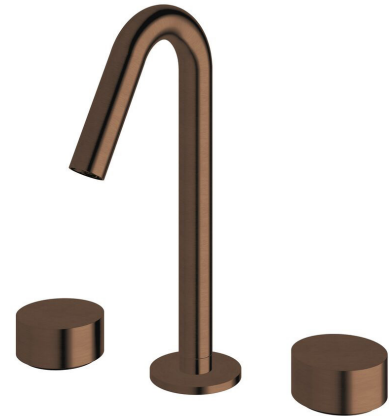

SUSSEX

Sussex Pure Basin Set PVD Brushed Bronze (5 Star) Lead Free

47013

SPECIFICATIONS

Recommended Use	Residential;Commercial
Colour Finish	Brushed Bronze
Primary Material	Lead Free Brass
Recommended Pressure Range	150 - 500 kPa as per AS3500
Max Continuous Working Temperature (deg C)	65
Min Continuous Working Temperature (deg C)	1

WARRANTY

Residential Use (Years)	40
Commercial Use (Years)	10

Please refer to Sussex Warranty page for full Terms and Conditions

Dimensions are nominal measurements only.

CLEANING RECOMMENDATIONS:

We recommend the use of soapy water or approved cleaners. This product should not be cleaned with abrasive materials. Damage caused by any improper treatment is not covered by the product warranty. Refer to Warranty Conditions

Disclaimer: Products in this specification manual must by regulation be installed by licensed and registered trade people. The manufacturer/distributor reserves the right to vary specifications or delete models from their range without prior notification. Dimensions are nominal measurements only. Dimensions and set-outs listed are correct at time of publication however the manufacturer/distributor takes no responsibility for printing errors.

Published 07/05/2026

To see the complete Sussex range go to www.reece.com.au