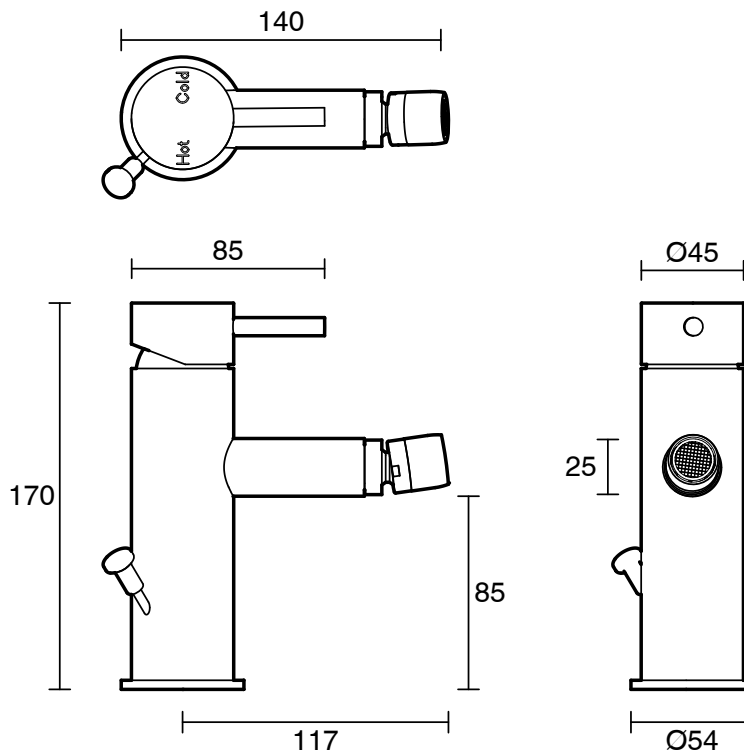

SUSSEX

Sussex Scala Bidet Mixer Tap LUX PVD Brushed Platinum Gold

2268175

| SPECIFICATIONS | |
|---|-----------------------------|
| Recommended Use | Residential;Commercial |
| Colour Finish | Brushed Platinum Gold |
| Primary Material | DR Brass |
| Recommended Pressure Range | 150 - 500 kPa as per AS3500 |
| Max Continuous Working Temperature (deg C) | 65 |
| Min Continuous Working Temperature (deg C) | 1 |
| WARRANTY | |
| Residential Use (Years) | 40 |
| Commercial Use (Years) | 10 |
| <i>Please refer to Sussex Warranty page for full Terms and Conditions</i> | |

Disclaimer: Products in this specification manual must by regulation be installed by licensed and registered trade people. The manufacturer/distributor reserves the right to vary specifications or delete models from their range without prior notification. Dimensions are nominal measurements only. Dimensions and set-outs listed are correct at time of publication however the manufacturer/distributor takes no responsibility for printing errors.