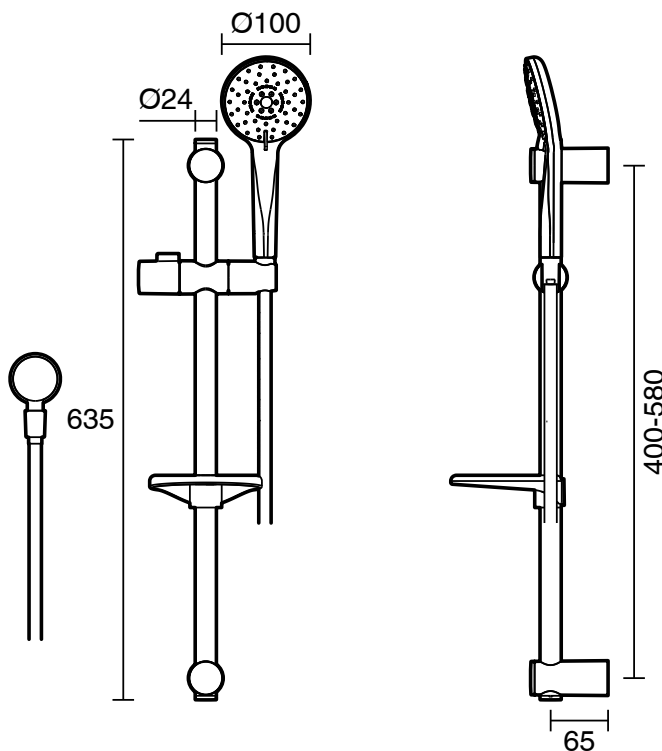

Posh Bristol MK2 Single Rail Shower 5 Function Brushed Nickel (3 Star)

34555

SPECIFICATIONS

Recommended Use	Residential;Commercial
Colour Finish	Brushed Nickel
Primary Material	Stainless Steel 304
Recommended Pressure Range	150 - 500 kPa as per AS3500
Max Continuous Working Temperature (deg C)	60
Min Continuous Working Temperature (deg C)	5
Hot Water Unit Suitability	Continuous Flow;Storage Tank

WARRANTY

Residential & Commercial Use (Years)	25
Spare Parts & Labour (Years)	1

Please refer to Posh Warranty Page for full Terms and Conditions

Dimensions are nominal measurements only.

CLEANING RECOMMENDATIONS:

We recommend the use of soapy water or approved cleaners. This product should not be cleaned with abrasive materials. Damage caused by any improper treatment is not covered by the product warranty. Refer to Warranty Conditions

Disclaimer: Products in this specification manual must by regulation be installed by licensed and registered trade people. The manufacturer/distributor reserves the right to vary specifications or delete models from their range without prior notification. Dimensions are nominal measurements only. Dimensions and set-outs listed are correct at time of publication however the manufacturer/distributor takes no responsibility for printing errors.

Published 01/04/2026

To see the complete Posh range go to
www.reece.com.au