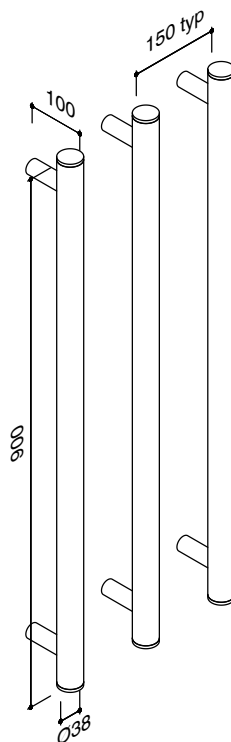

HYDROTHERM
TOWEL RAILS

Hydrotherm Pure Vertical Triple Heated Towel Rail 900 x 38mm Brushed Nickel

2299130

SPECIFICATIONS	
Recommended Use	Residential;Commercial
Colour Finish	Brushed Nickel
Primary Material	Copper
Mounting	Wall
Electrical Connection Type	Hardwired
Heating Method	Water Filled
Power Supply (V)	230V AC
IP Rating	IPX5
WARRANTY	
Residential & Commercial Use (Years)	10
Spare Parts & Labour (Years)	1
<i>Please refer to Hydrotherm Warranty page for full Terms and Conditions</i>	

Disclaimer: Products in this specification manual must by regulation be installed by licensed and registered trade people. The manufacturer/distributor reserves the right to vary specifications or delete models from their range without prior notification. Dimensions are nominal measurements only. Dimensions and set-outs listed are correct at time of publication however the manufacturer/distributor takes no responsibility for printing errors.