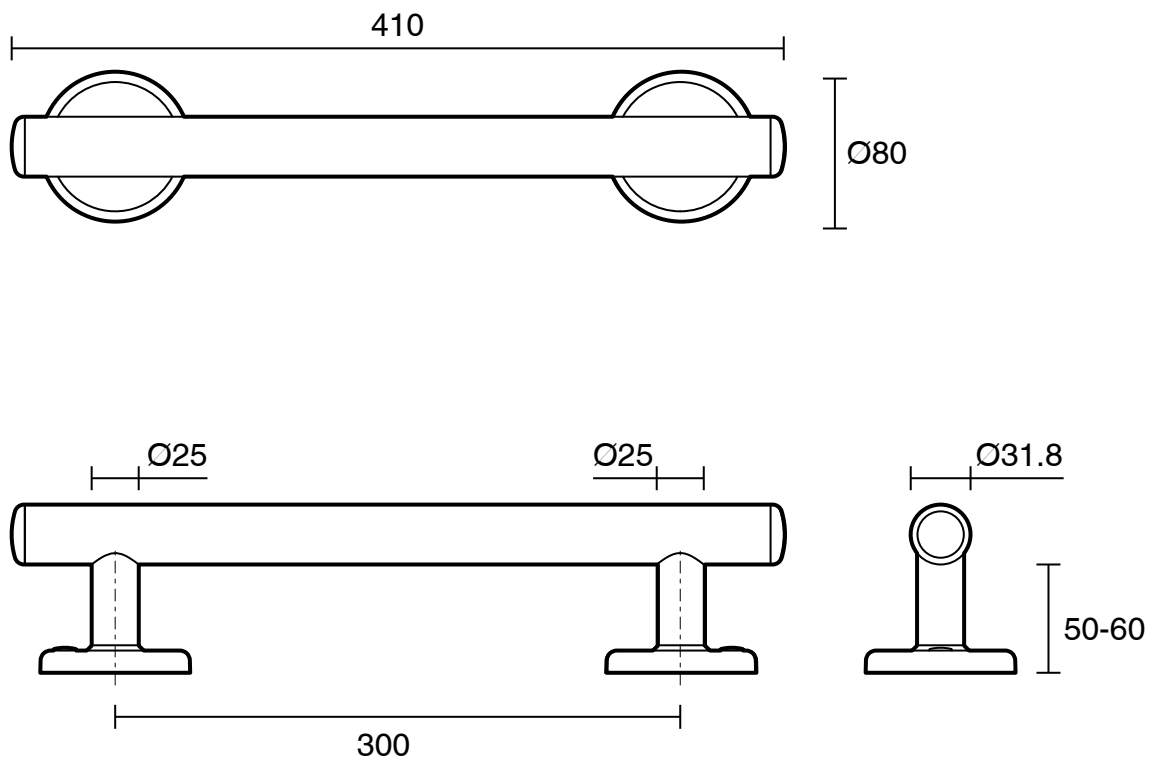

mizu

Mizu Drift 300mm Grab Rail Straight Matte Black

2266503

SPECIFICATIONS

Recommended Use	Residential;Commercial
Colour Finish	Matte Black
Primary Material	Stainless Steel

WARRANTY

Residential & Commercial Use (Years)	25
Spare Parts & Labour (Years)	1

Please refer to Mizu Warranty page for full Terms and Conditions

Dimensions are nominal measurements only.

CLEANING RECOMMENDATIONS:

We recommend the use of soapy water or approved cleaners. This product should not be cleaned with abrasive materials. Damage caused by any improper treatment is not covered by the product warranty. Refer to Warranty Conditions

Disclaimer: Products in this specification manual must by regulation be installed by licensed and registered trade people. The manufacturer/distributor reserves the right to vary specifications or delete models from their range without prior notification. Dimensions are nominal measurements only. Dimensions and set-outs listed are correct at time of publication however the manufacturer/distributor takes no responsibility for printing errors.

Published 01/04/2026

To see the complete Mizu range go to www.reece.com.au