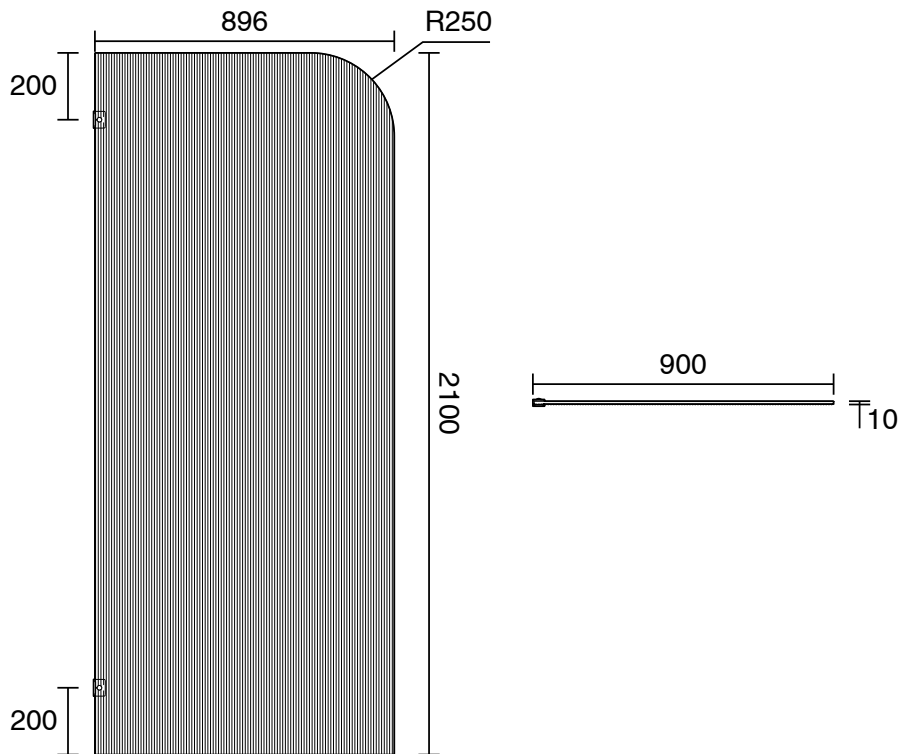

KADO

Kado Lux Frameless Curved Left Fluted Panel with Wall Clips 900mm Brushed Nickel

1710135

SPECIFICATIONS

Recommended Use	Residential;Commercial
Colour Finish	Clear;Brushed Nickel
Primary Material	Glass
Frame Configuration	Frameless
Screen Shape	Curved
Screen Appearance	Fluted
Screen Fixing	Clips
Mounting	Wall

WARRANTY

Residential & Commercial Use (Years)	7
Spare Parts & Labour (Years)	1

Please refer to Kado Warranty Page for full Terms and Conditions

Dimensions are nominal measurements only.

CLEANING RECOMMENDATIONS:

We recommend the use of soapy water or approved cleaners. This product should not be cleaned with abrasive materials. Damage caused by any improper treatment is not covered by the product warranty. Refer to Warranty Conditions

Disclaimer: Products in this specification manual must by regulation be installed by licensed and registered trade people. The manufacturer/distributor reserves the right to vary specifications or delete models from their range without prior notification. Dimensions are nominal measurements only. Dimensions and set-outs listed are correct at time of publication however the manufacturer/distributor takes no responsibility for printing errors.

Published 01/04/2026

To see the complete Kado range go to www.reece.com.au