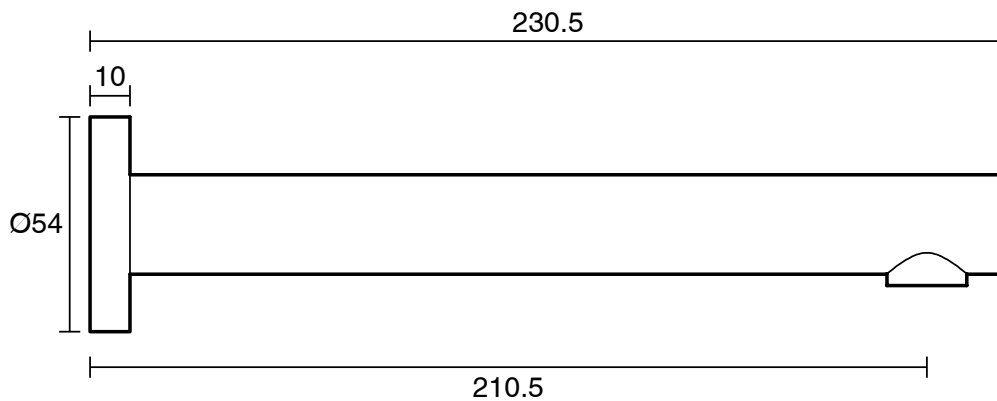

Posh Solus Bath Outlet 210mm Chrome

9505446

SPECIFICATIONS

Recommended Use	Residential;Commercial
Colour	Chrome
Finish	Polished
Material	DR Brass
Maximum Continuous Working Pressure	1000 kPa
Maximum Continuous Working Temperature	80 deg C

WARRANTY

Residential & Commercial Use (Years)	25
Spare Parts & Labour (Years)	1

Please refer to Posh Warranty Page for full Terms and Conditions

Dimensions are nominal measurements only.

CLEANING RECOMMENDATIONS:

We recommend the use of soapy water or approved cleaners. This product should not be cleaned with abrasive materials. Damage caused by any improper treatment is not covered by the product warranty. Refer to Warranty Conditions

Disclaimer: Products in this specification manual must by regulation be installed by licensed and registered trade people. The manufacturer/distributor reserves the right to vary specifications or delete models from their range without prior notification. Dimensions are nominal measurements only. Dimensions and set-outs listed are correct at time of publication however the manufacturer/distributor takes no responsibility for printing errors.

Published 01/04/2026

To see the complete Posh range go to
www.reece.com.au

WaterMark
AS/NZS 3718
WMKA02260