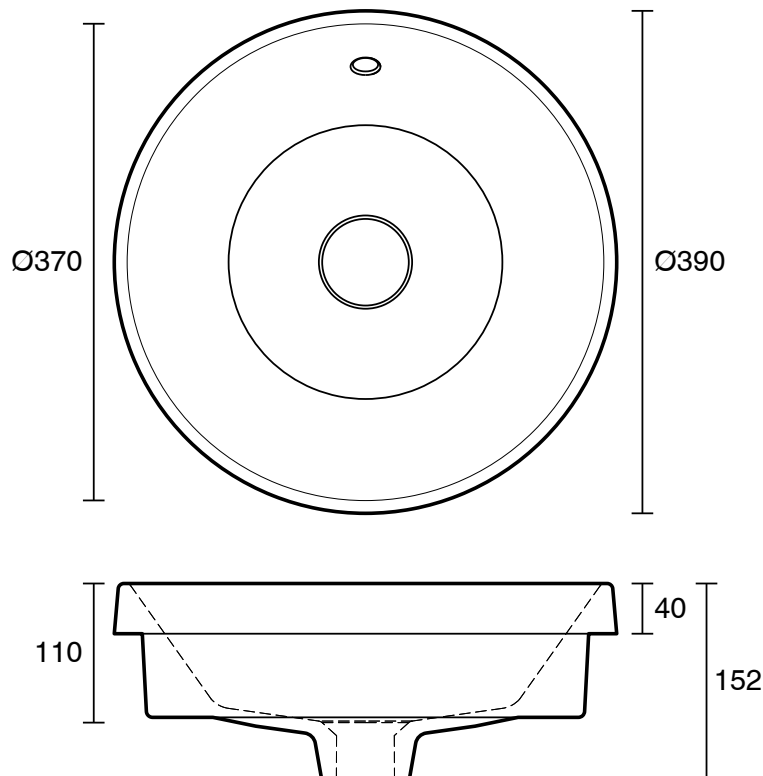

Roca The Gap Round Semi Inset Basin 390mm with Overflow White

1807929

SPECIFICATIONS

Recommended Use	Residential;Commercial
Primary Material	Vitreous China
Colour Finish	White
Bowl Capacity (L)	3.2
Weight (kg)	8.1
Taphole Configuration	None
Overflow Included	Yes
Plug & Waste Included	No

WARRANTY

Residential & Commercial Use (Years)	25
Spare Parts & Labour (Years)	1

Please refer to Roca Warranty page for full Terms and Conditions

Dimensions are nominal measurements only.

CLEANING RECOMMENDATIONS:

We recommend the use of soapy water or approved cleaners. This product should not be cleaned with abrasive materials. Damage caused by any improper treatment is not covered by the product warranty. Refer to Warranty Conditions

Disclaimer: Products in this specification manual must by regulation be installed by licensed and registered trade people. The manufacturer/distributor reserves the right to vary specifications or delete models from their range without prior notification. Dimensions are nominal measurements only. Dimensions and set-outs listed are correct at time of publication however the manufacturer/distributor takes no responsibility for printing errors.

Published 18/05/2026

To see the complete Roca range go to
www.reece.com.au