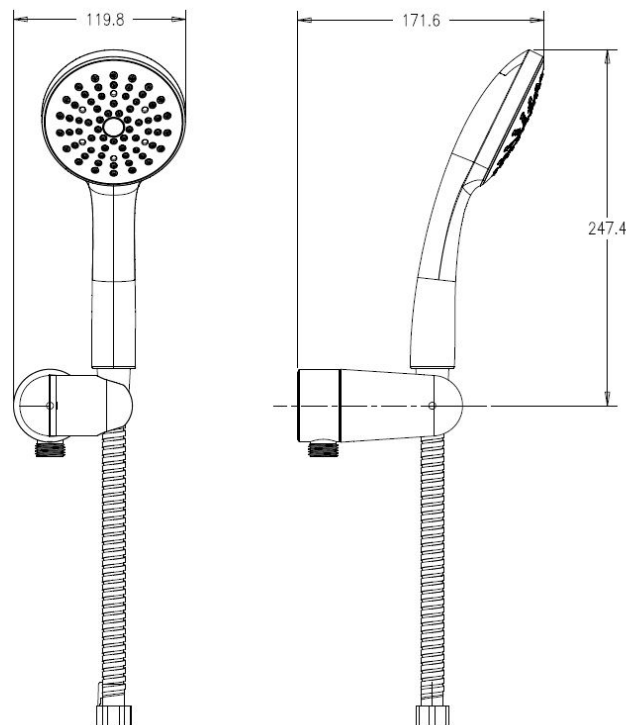

Posh Solus MK3 Handshower with Water Inlet Wall Bracket 1 Function Chrome (4 Star)

2213352

SPECIFICATIONS	
Recommended Use	Residential;Commercial
Colour Finish	Polished Chrome
Primary Material	Brass
Recommended Pressure Range	150 - 500 kPa as per AS3500
Max Continuous Working Temperature (deg C)	60
Min Continuous Working Temperature (deg C)	5
Hot Water Unit Suitability	Storage Tank;Continuous Flow
WARRANTY	
Residential & Commercial Use (Years)	25
Parts Replacement Only (Years)	1
<i>Please refer to Posh Warranty Page for full Terms and Conditions</i>	