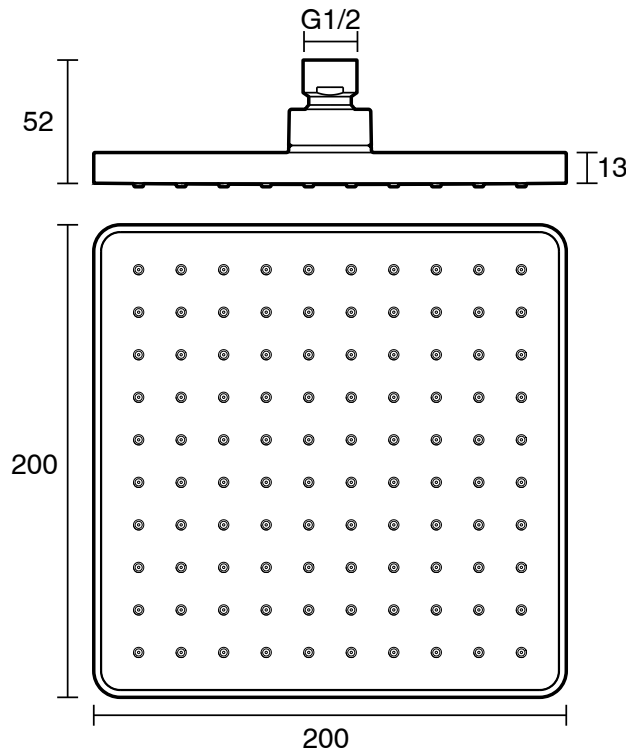

## Posh Bristol MK2 Square Overhead Shower 200mm Chrome (3 Star)

32639

SPECIFICATIONS	
Recommended Use	Residential;Commercial
Colour Finish	Polished Chrome
Primary Material	ABS
Recommended Pressure Range	150 - 500 kPa as per AS3500
Max Continuous Working Temperature (deg C)	60
Min Continuous Working Temperature (deg C)	5
Hot Water Unit Suitability	Continuous Flow;Storage Tank
WARRANTY	
Residential & Commercial Use (Years)	25
Spare Parts & Labour (Years)	1
<i>Please refer to Posh Warranty Page for full Terms and Conditions</i>	

Dimensions are nominal measurements only.