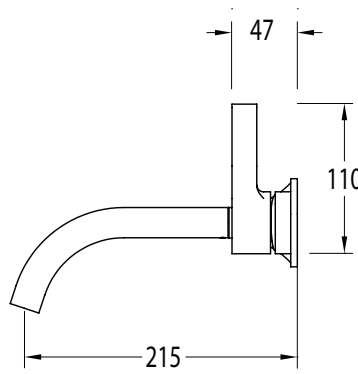

SUSSEX

**Sussex Oria Wall Basin Mixer Outlet System with 215mm Outlet PVD Brushed Nickel (5 Star)
Lead Free
39675**

SPECIFICATIONS	
Recommended Use	Residential;Commercial
Colour Finish	Brushed Nickel
Primary Material	Lead Free Brass
Recommended Pressure Range	150 - 500 kPa as per AS3500
Max Continuous Working Temperature (deg C)	65
Min Continuous Working Temperature (deg C)	1
WARRANTY	
Residential Use (Years)	40
Commercial Use (Years)	10
<i>Please refer to Sussex Warranty page for full Terms and Conditions</i>	

Disclaimer: Products in this specification manual must by regulation be installed by licensed and registered trade people. The manufacturer/distributor reserves the right to vary specifications or delete models from their range without prior notification. Dimensions are nominal measurements only. Dimensions and set-outs listed are correct at time of publication however the manufacturer/distributor takes no responsibility for printing errors.