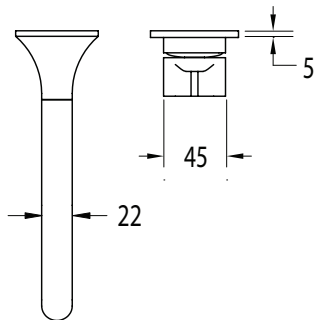

SUSSEX

**Sussex Oria Wall Basin Mixer Outlet System with 215mm Outlet PVD Brushed Nickel (5 Star)
Lead Free
39675**

SPECIFICATIONS	
Recommended Use	Residential;Commercial
Colour Finish	Brushed Nickel
Primary Material	Lead Free Brass
Recommended Pressure Range	150 - 500 kPa as per AS3500
Max Continuous Working Temperature (deg C)	65
Min Continuous Working Temperature (deg C)	1
WARRANTY	
Residential Use (Years)	40
Commercial Use (Years)	10
<i>Please refer to Sussex Warranty page for full Terms and Conditions</i>	