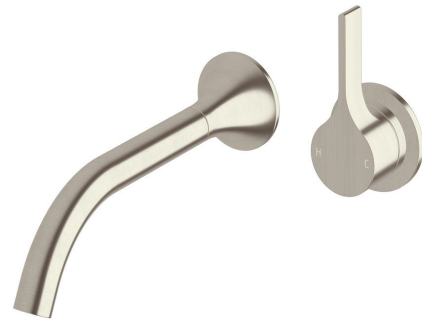

SUSSEX

**Sussex Oria Wall Basin Mixer Outlet System with 215mm Outlet PVD Brushed Nickel (5 Star)
Lead Free
39675**

SPECIFICATIONS	
Recommended Use	Residential;Commercial
Colour Finish	Brushed Nickel
Primary Material	Lead Free Brass
Recommended Pressure Range	150 - 500 kPa as per AS3500
Max Continuous Working Temperature (deg C)	65
Min Continuous Working Temperature (deg C)	1
WARRANTY	
Residential Use (Years)	40
Commercial Use (Years)	10
<i>Please refer to Sussex Warranty page for full Terms and Conditions</i>	