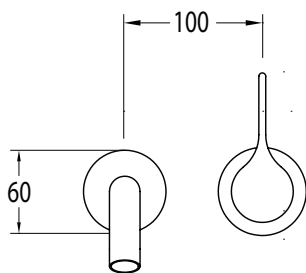

SUSSEX

**Sussex Oria Wall Basin Mixer Outlet System with 215mm Outlet PVD Brushed Nickel (5 Star)
Lead Free
39675**

SPECIFICATIONS	
Recommended Use	Residential;Commercial
Colour Finish	Brushed Nickel
Primary Material	Lead Free Brass
Recommended Pressure Range	150 - 500 kPa as per AS3500
Max Continuous Working Temperature (deg C)	65
Min Continuous Working Temperature (deg C)	1
WARRANTY	
Residential Use (Years)	40
Commercial Use (Years)	10
<i>Please refer to Sussex Warranty page for full Terms and Conditions</i>	

Disclaimer: Products in this specification manual must by regulation be installed by licensed and registered trade people. The manufacturer/distributor reserves the right to vary specifications or delete models from their range without prior notification. Dimensions are nominal measurements only. Dimensions and set-outs listed are correct at time of publication however the manufacturer/distributor takes no responsibility for printing errors.