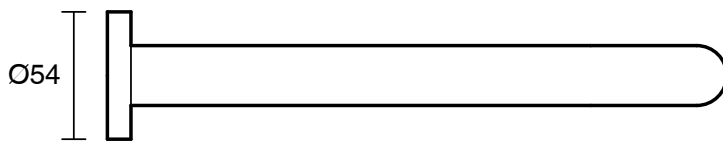

SUSSEX

Scala 25 Curved Bath Outlet 250mm PVD Brushed Platinum Gold Lead Free

51080

SPECIFICATIONS

Recommended Use	Residential;Commercial
Colour Finish	Brushed Platinum Gold
Primary Material	Lead Free Brass
Recommended Pressure Range	150 - 500 kPa as per AS3500
Max Continuous Working Temperature (deg C)	65
Min Continuous Working Temperature (deg C)	1

WARRANTY

Residential Use (Years)	40
Commercial Use (Years)	10

Please refer to Sussex Warranty page for full Terms and Conditions

Dimensions are nominal measurements only.

CLEANING RECOMMENDATIONS:

We recommend the use of soapy water or approved cleaners. This product should not be cleaned with abrasive materials. Damage caused by any improper treatment is not covered by the product warranty. Refer to Warranty Conditions

Disclaimer: Products in this specification manual must by regulation be installed by licensed and registered trade people. The manufacturer/distributor reserves the right to vary specifications or delete models from their range without prior notification. Dimensions are nominal measurements only. Dimensions and set-outs listed are correct at time of publication however the manufacturer/distributor takes no responsibility for printing errors.

Published 12/05/2026

To see the complete Sussex range go to www.reece.com.au