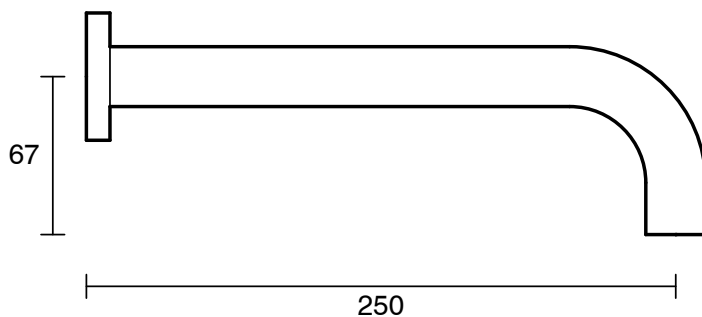

SUSSEX

Scala 25 Curved Bath Outlet 250mm PVD Brushed Platinum Gold Lead Free

51080

SPECIFICATIONS

Recommended Use	Residential;Commercial
Colour Finish	Brushed Platinum Gold
Primary Material	Lead Free Brass
Recommended Pressure Range	150 - 500 kPa as per AS3500
Max Continuous Working Temperature (deg C)	65
Min Continuous Working Temperature (deg C)	1

WARRANTY

Residential Use (Years)	40
Commercial Use (Years)	10

Please refer to Sussex Warranty page for full Terms and Conditions

Dimensions are nominal measurements only.

CLEANING RECOMMENDATIONS:

We recommend the use of soapy water or approved cleaners. This product should not be cleaned with abrasive materials. Damage caused by any improper treatment is not covered by the product warranty. Refer to Warranty Conditions

Disclaimer: Products in this specification manual must by regulation be installed by licensed and registered trade people. The manufacturer/distributor reserves the right to vary specifications or delete models from their range without prior notification. Dimensions are nominal measurements only. Dimensions and set-outs listed are correct at time of publication however the manufacturer/distributor takes no responsibility for printing errors.

Published 12/05/2026

To see the complete Sussex range go to www.reece.com.au