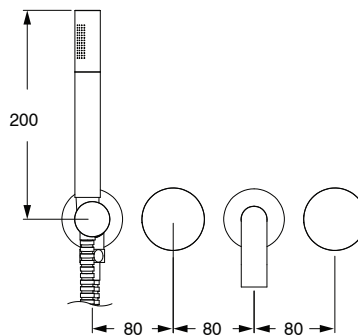

## Sussex Pure Progressive Bath Mixer Tap System 250mm with Handshower Right Hand and Linear Textured Handles Chrome (3 Star) 2224730

SPECIFICATIONS	
Recommended Use	Residential;Commercial
Colour Finish	Polished Chrome
Primary Material	DR Brass
Recommended Pressure Range	150 - 500 kPa as per AS3500
Max Continuous Working Temperature (deg C)	65
Min Continuous Working Temperature (deg C)	1
WARRANTY	
Residential Use (Years)	40
Commercial Use (Years)	10

*Please refer to Sussex Warranty page for full Terms and Conditions*

Dimensions are nominal measurements only.