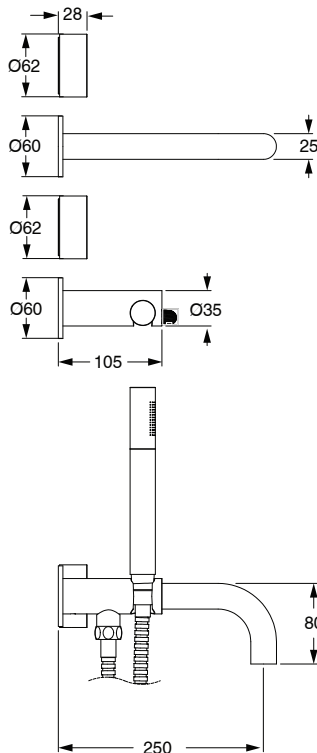

## Sussex Pure Progressive Bath Mixer Tap System 250mm with Handshower Right Hand and Linear Textured Handles Chrome (3 Star) 2224730

SPECIFICATIONS	
Recommended Use	Residential;Commercial
Colour Finish	Polished Chrome
Primary Material	DR Brass
Recommended Pressure Range	150 - 500 kPa as per AS3500
Max Continuous Working Temperature (deg C)	65
Min Continuous Working Temperature (deg C)	1
WARRANTY	
Residential Use (Years)	40
Commercial Use (Years)	10

*Please refer to Sussex Warranty page for full Terms and Conditions*

Dimensions are nominal measurements only.