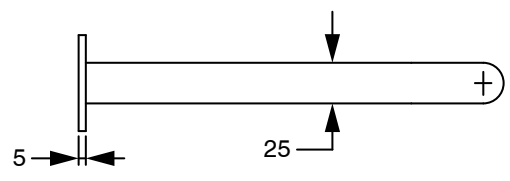

SUSSEX

Sussex Pure Progressive Wall Basin Mixer Tap System 250mm PVD Brushed Gunmetal (3 Star)

9511823

SPECIFICATIONS

Recommended Use	Residential;Commercial
Colour Finish	Brushed Smoke Gunmetal
Primary Material	DR Brass
Recommended Pressure Range	150 - 500 kPa as per AS3500
Max Continuous Working Temperature (deg C)	65
Min Continuous Working Temperature (deg C)	1

WARRANTY

Residential Use (Years)	40
Commercial Use (Years)	10

Please refer to Sussex Warranty page for full Terms and Conditions

Dimensions are nominal measurements only.

CLEANING RECOMMENDATIONS:

We recommend the use of soapy water or approved cleaners. This product should not be cleaned with abrasive materials. Damage caused by any improper treatment is not covered by the product warranty. Refer to Warranty Conditions

Disclaimer: Products in this specification manual must by regulation be installed by licensed and registered trade people. The manufacturer/distributor reserves the right to vary specifications or delete models from their range without prior notification. Dimensions are nominal measurements only. Dimensions and set-outs listed are correct at time of publication however the manufacturer/distributor takes no responsibility for printing errors.

Published 01/04/2026

To see the complete Sussex range go to www.reece.com.au