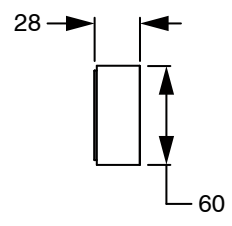

SUSSEX

Sussex Pure Progressive Wall Basin Mixer Tap System 250mm PVD Brushed Gunmetal (3 Star)

9511823

SPECIFICATIONS

Recommended Use	Residential;Commercial
Colour Finish	Brushed Smoke Gunmetal
Primary Material	DR Brass
Recommended Pressure Range	150 - 500 kPa as per AS3500
Max Continuous Working Temperature (deg C)	65
Min Continuous Working Temperature (deg C)	1

WARRANTY

Residential Use (Years)	40
Commercial Use (Years)	10

Please refer to Sussex Warranty page for full Terms and Conditions