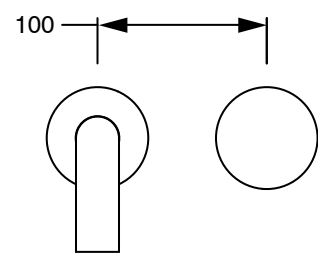

SUSSEX

Sussex Pure Progressive Wall Basin Mixer Tap System 250mm PVD Brushed Gunmetal (3 Star)

9511823

SPECIFICATIONS

Recommended Use	Residential;Commercial
Colour Finish	Brushed Smoke Gunmetal
Primary Material	DR Brass
Recommended Pressure Range	150 - 500 kPa as per AS3500
Max Continuous Working Temperature (deg C)	65
Min Continuous Working Temperature (deg C)	1

WARRANTY

Residential Use (Years)	40
Commercial Use (Years)	10

Please refer to Sussex Warranty page for full Terms and Conditions

Dimensions are nominal measurements only.

CLEANING RECOMMENDATIONS:

We recommend the use of soapy water or approved cleaners. This product should not be cleaned with abrasive materials. Damage caused by any improper treatment is not covered by the product warranty. Refer to Warranty Conditions

Disclaimer: Products in this specification manual must by regulation be installed by licensed and registered trade people. The manufacturer/distributor reserves the right to vary specifications or delete models from their range without prior notification. Dimensions are nominal measurements only. Dimensions and set-outs listed are correct at time of publication however the manufacturer/distributor takes no responsibility for printing errors.

Published 01/04/2026

To see the complete Sussex range go to www.reece.com.au