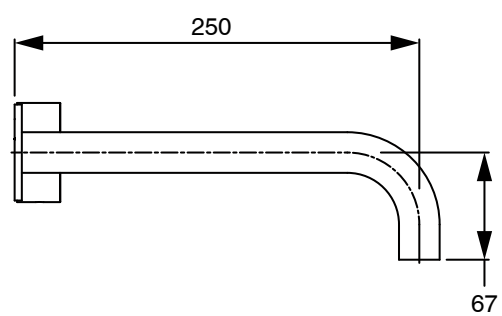

SUSSEX

Sussex Pure Progressive Wall Basin Mixer Tap System 250mm PVD Brushed Gunmetal (3 Star)

9511823

SPECIFICATIONS

Recommended Use	Residential;Commercial
Colour Finish	Brushed Smoke Gunmetal
Primary Material	DR Brass
Recommended Pressure Range	150 - 500 kPa as per AS3500
Max Continuous Working Temperature (deg C)	65
Min Continuous Working Temperature (deg C)	1

WARRANTY

Residential Use (Years)	40
Commercial Use (Years)	10

Please refer to Sussex Warranty page for full Terms and Conditions

Dimensions are nominal measurements only.

CLEANING RECOMMENDATIONS:

We recommend the use of soapy water or approved cleaners. This product should not be cleaned with abrasive materials. Damage caused by any improper treatment is not covered by the product warranty. Refer to Warranty Conditions

Disclaimer: Products in this specification manual must by regulation be installed by licensed and registered trade people. The manufacturer/distributor reserves the right to vary specifications or delete models from their range without prior notification. Dimensions are nominal measurements only. Dimensions and set-outs listed are correct at time of publication however the manufacturer/distributor takes no responsibility for printing errors.

Published 01/04/2026

To see the complete Sussex range go to www.reece.com.au