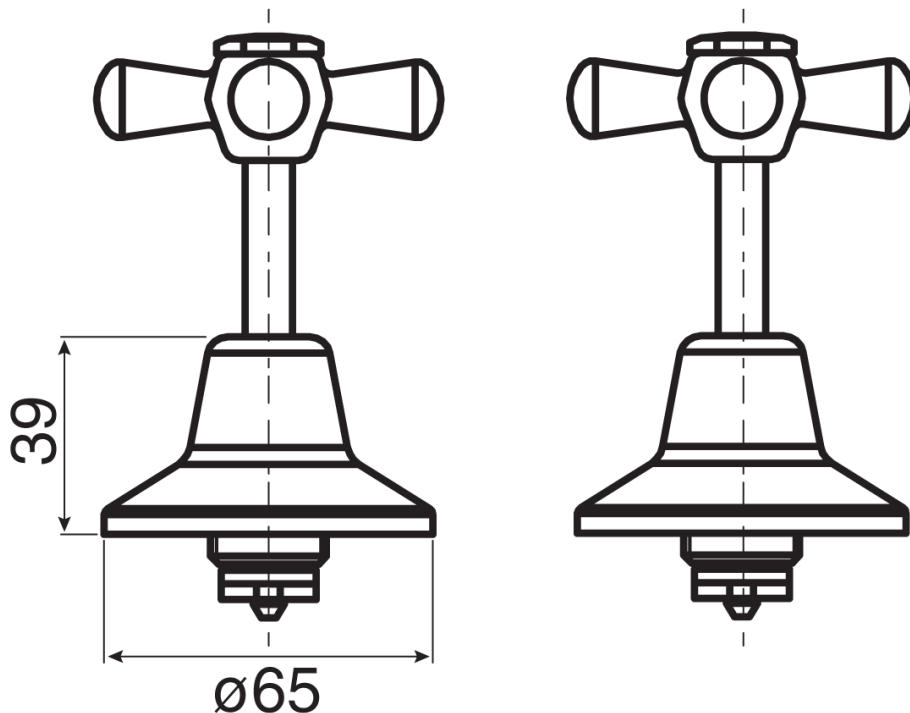

Posh Bristol Basin Top Assembly White/Gold

2261298

SPECIFICATIONS

Recommended Use	Residential;Commercial
Colour Finish	White;Gold
Primary Material	DR Brass
Recommended Pressure Range	150 - 500 kPa as per AS3500
Max Continuous Working Temperature (deg C)	80
Min Continuous Working Temperature (deg C)	5
Hot Water Unit Suitability	Storage Tank;Continuous Flow

WARRANTY

Residential & Commercial Use (Years)	25
Spare Parts & Labour (Years)	1

Please refer to Posh Warranty Page for full Terms and Conditions

Dimensions are nominal measurements only.

CLEANING RECOMMENDATIONS:

We recommend the use of soapy water or approved cleaners. This product should not be cleaned with abrasive materials. Damage caused by any improper treatment is not covered by the product warranty. Refer to Warranty Conditions

Disclaimer: Products in this specification manual must by regulation be installed by licensed and registered trade people. The manufacturer/distributor reserves the right to vary specifications or delete models from their range without prior notification. Dimensions are nominal measurements only. Dimensions and set-outs listed are correct at time of publication however the manufacturer/distributor takes no responsibility for printing errors.

Published 01/04/2026

To see the complete Posh range go to www.reece.com.au

WaterMark
AS/NZS 3718
WMKA02260