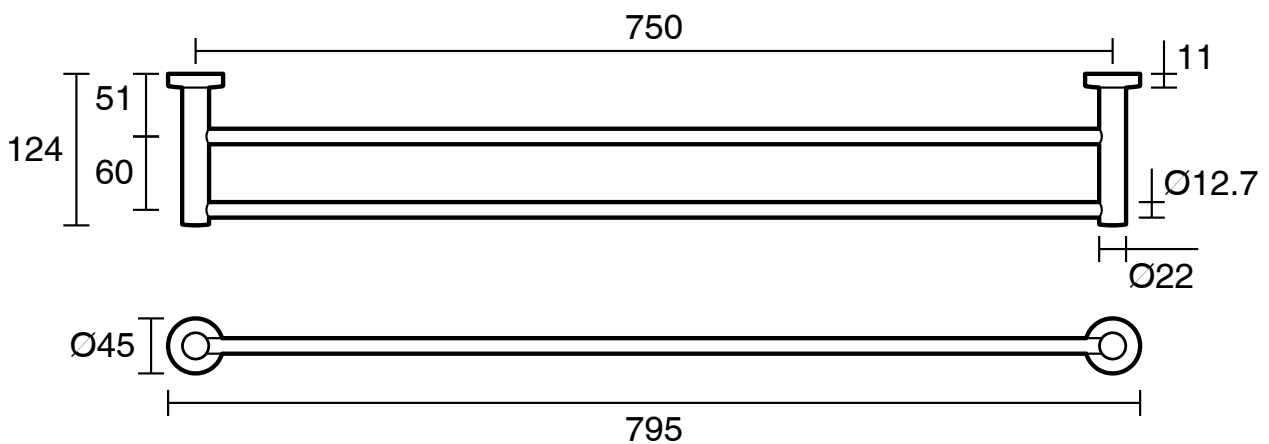

Posh Solus MK2 Double Towel Rail 750mm Chrome

9506585

SPECIFICATIONS

Recommended Use	Residential;Commercial
Colour Finish	Polished Chrome
Primary Material	Zinc

WARRANTY

Residential & Commercial Use (Years)	25
Spare Parts & Labour (Years)	1

Please refer to Posh Warranty Page for full Terms and Conditions

Dimensions are nominal measurements only.

CLEANING RECOMMENDATIONS:

We recommend the use of soapy water or approved cleaners. This product should not be cleaned with abrasive materials. Damage caused by any improper treatment is not covered by the product warranty. Refer to Warranty Conditions

Disclaimer: Products in this specification manual must by regulation be installed by licensed and registered trade people. The manufacturer/distributor reserves the right to vary specifications or delete models from their range without prior notification. Dimensions are nominal measurements only. Dimensions and set-outs listed are correct at time of publication however the manufacturer/distributor takes no responsibility for printing errors.

Published 01/04/2026

To see the complete Posh range go to
www.reece.com.au