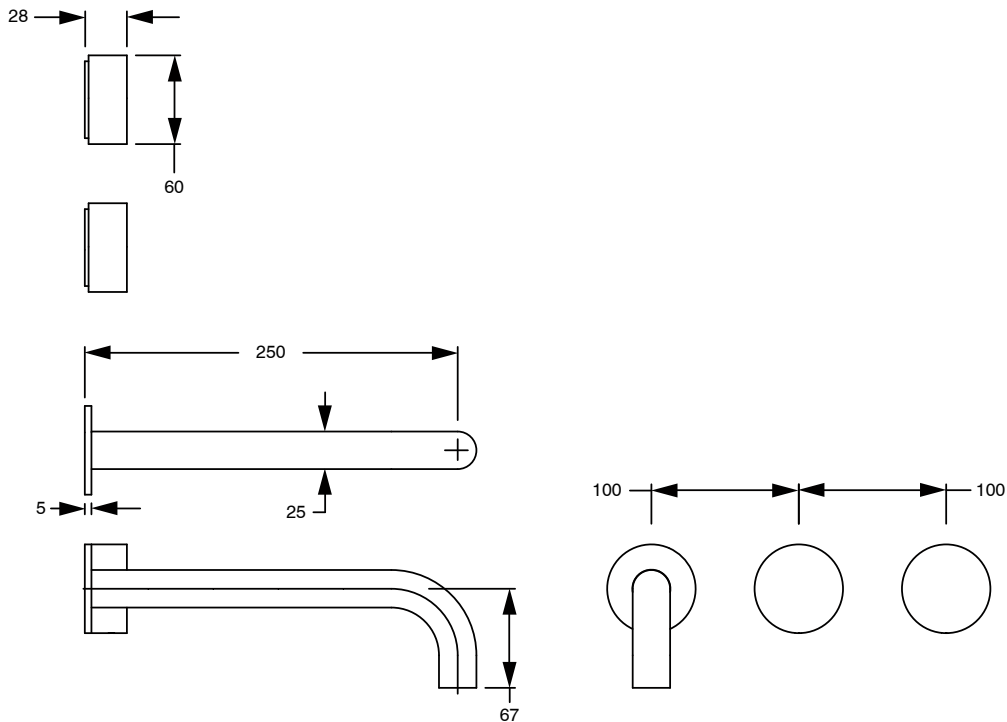

# SUSSEX

**Sussex Pure Wall Bath Hostess System 250mm with Diamond Textured Handles  
PVD Brushed Gold Lead Free  
46886**

SPECIFICATIONS	
Recommended Use	Residential;Commercial
Colour Finish	Brushed Gold
Primary Material	Lead Free Brass
Recommended Pressure Range	150 - 500 kPa as per AS3500
Max Continuous Working Temperature (deg C)	65
Min Continuous Working Temperature (deg C)	1
WARRANTY	
Residential Use (Years)	40
Commercial Use (Years)	10
<i>Please refer to Sussex Warranty page for full Terms and Conditions</i>	

**Disclaimer:** Products in this specification manual must by regulation be installed by licensed and registered trade people. The manufacturer/distributor reserves the right to vary specifications or delete models from their range without prior notification. Dimensions are nominal measurements only. Dimensions and set-outs listed are correct at time of publication however the manufacturer/distributor takes no responsibility for printing errors.