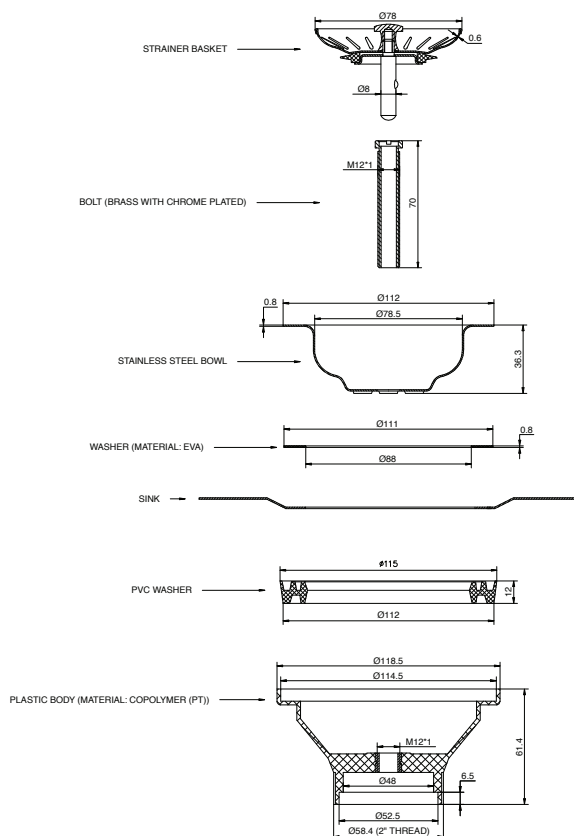

Memo Basket Plug & Waste 90mm x 50mm (Suits All Sinks) Nickel

9511982

SPECIFICATIONS

Recommended Use	Residential;Commercial
Material	Stainless Steel (304 Grade)
Colour	Nickel
Finish	Satin
Size	90mm x 50mm
Suitable for	This waste is suitable for a variety of different sink materials, including fireclay, granite, and stainless steel

WARRANTY

Spare Parts & Labour (Years)	1

Please refer to Memo Warranty Page for full Terms and Conditions

Dimensions are nominal measurements only.

CLEANING RECOMMENDATIONS:

We recommend using a soft cloth or moist sponge with soapy water or mild detergent. Rinse with clean water, towel dry after cleaning. Clean regularly to protect surface finish. Do not use chemical or abrasive cleaners, avoid using a scrubbing brush or scourer sponge to clean. A soft brush can be used for hard to reach places. Damage caused by any improper treatment is not covered by the product warranty. Refer to Warranty Conditions.

Disclaimer: Products in this specification manual must by regulation be installed by licensed and registered trade people. The manufacturer/distributor reserves the right to vary specifications or delete models from their range without prior notification. Dimensions are nominal measurements only. Dimensions and set-outs listed are correct at time of publication however the manufacturer/distributor takes no responsibility for printing errors.

Published 01/04/2026

To see the complete Memo range go to www.reece.com.au