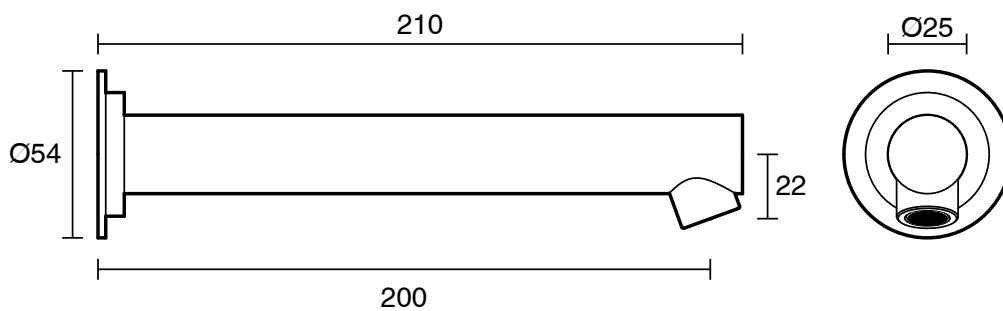

SUSSEX

Scala Wall Bath Outlet Straight 200mm PVD Brushed Bronze Lead Free

51244

SPECIFICATIONS

Recommended Use	Residential;Commercial
Colour Finish	Brushed Bronze
Primary Material	Lead Free Brass
Recommended Pressure Range	150 - 500 kPa as per AS3500
Max Continuous Working Temperature (deg C)	65
Min Continuous Working Temperature (deg C)	1

WARRANTY

Residential Use (Years)	40
Commercial Use (Years)	10

Please refer to Sussex Warranty page for full Terms and Conditions

Dimensions are nominal measurements only.

CLEANING RECOMMENDATIONS:

We recommend the use of soapy water or approved cleaners. This product should not be cleaned with abrasive materials. Damage caused by any improper treatment is not covered by the product warranty. Refer to Warranty Conditions

Disclaimer: Products in this specification manual must by regulation be installed by licensed and registered trade people. The manufacturer/distributor reserves the right to vary specifications or delete models from their range without prior notification. Dimensions are nominal measurements only. Dimensions and set-outs listed are correct at time of publication however the manufacturer/distributor takes no responsibility for printing errors.

Published 12/05/2026

To see the complete Sussex range go to www.reece.com.au