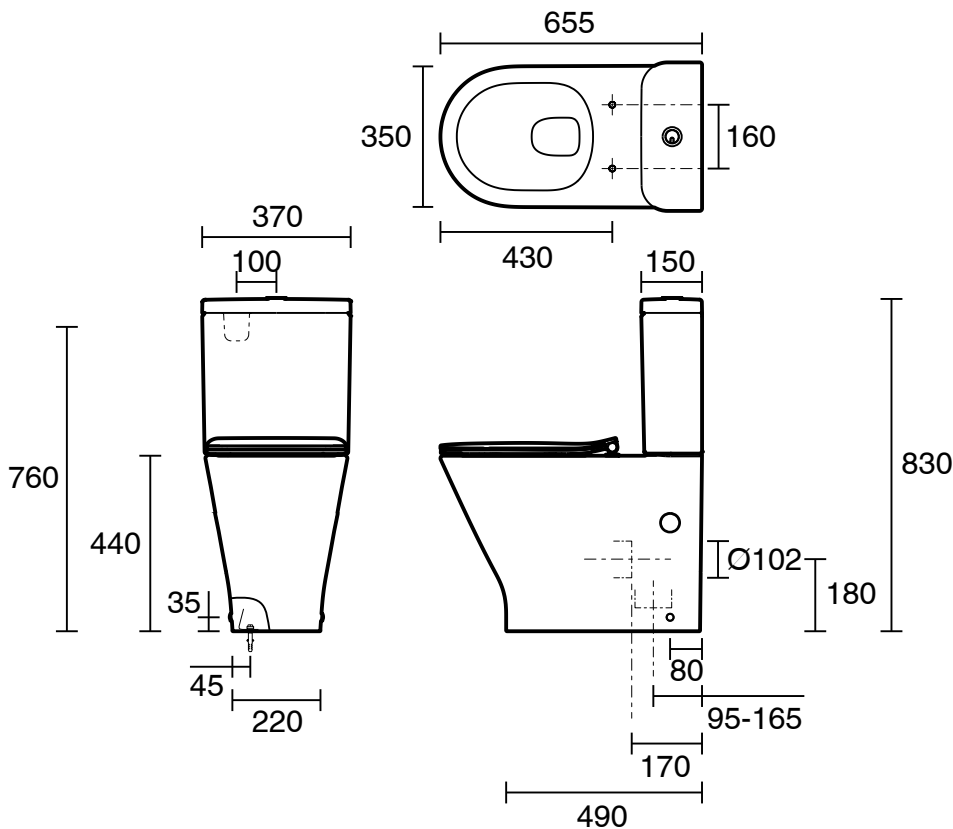

Roca The Gap Round Close Coupled Back to Wall Rimless Overheight Back Inlet Toilet Suite with Soft Close Quick Release Thin Seat White (4 Star)

10036

SPECIFICATIONS

Recommended Use	Residential;Commercial
Rim Configuration	Rimless
Pan Outlet Type	P Trap;S Trap
Pan Material	Vitreous China
Pan Weight (kg)	32
Toilet Seat Type	Soft Close;Quick Release
Toilet Seat Material	Urea

WARRANTY

Residential & Commercial Use (Years)	25
Spare Parts & Labour (Years)	1

Please refer to Roca Warranty page for full Terms and Conditions

Dimensions are nominal measurements only.

CLEANING RECOMMENDATIONS:

We recommend the use of soapy water or approved cleaners. This product should not be cleaned with abrasive materials. Damage caused by any improper treatment is not covered by the product warranty. Refer to Warranty Conditions

Disclaimer: Products in this specification manual must by regulation be installed by licensed and registered trade people. The manufacturer/distributor reserves the right to vary specifications or delete models from their range without prior notification. Dimensions are nominal measurements only. Dimensions and set-outs listed are correct at time of publication however the manufacturer/distributor takes no responsibility for printing errors.

Published 22/05/2026

To see the complete Roca range go to www.reece.com.au