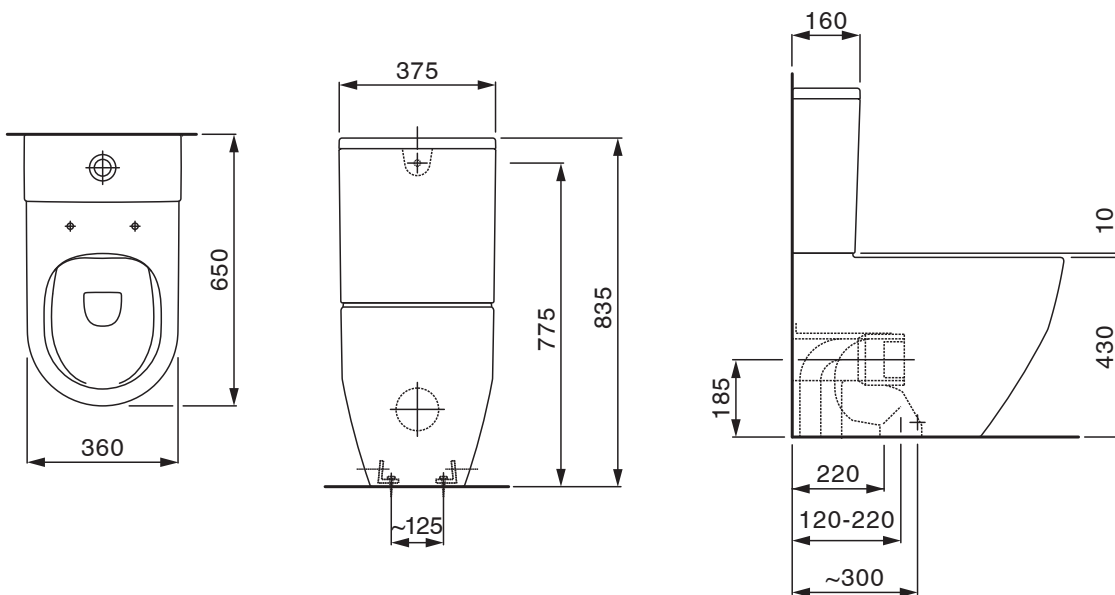

LAUFEN

LAUFEN Pro A Rimless Close Coupled Back to Wall Toilet Suite Back Inlet with Soft Close Seat White (4 Star)

1813050

SPECIFICATIONS

Recommended Use	Residential;Commercial
Rim Configuration	Rimless
Pan Outlet Type	S Trap with Supplied Conversion Bend
Pan Material	Vitreous China
Cistern Weight (kg)	15.3
Pan Weight (kg)	38
Toilet Seat Type	Soft Close
Toilet Seat Material	Duraplast

WARRANTY

Residential & Commercial Use (Years)	25
Spare Parts & Labour (Years)	1

Please refer to LAUFEN Warranty page for full Terms and Conditions